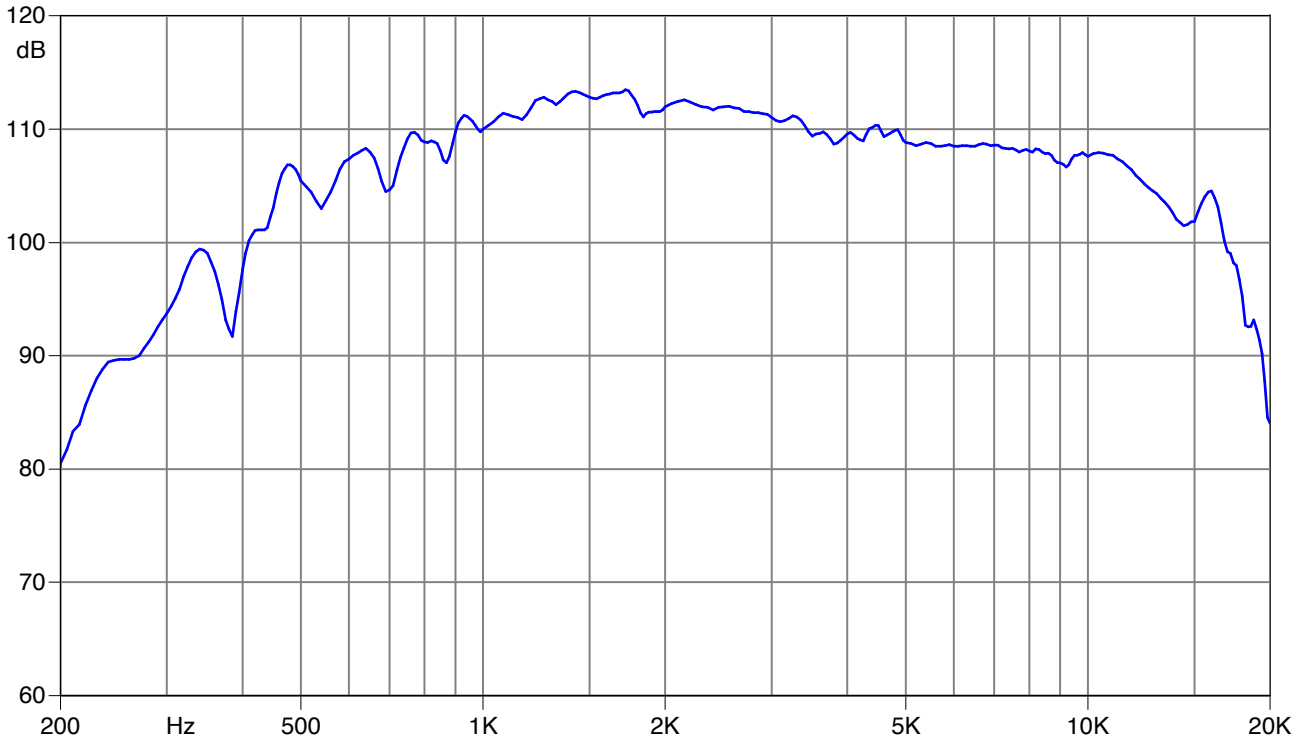

# HF1460

1.4" - 120 W - 109 dB - 8Ω

Frequency response 0 degree

Impedance