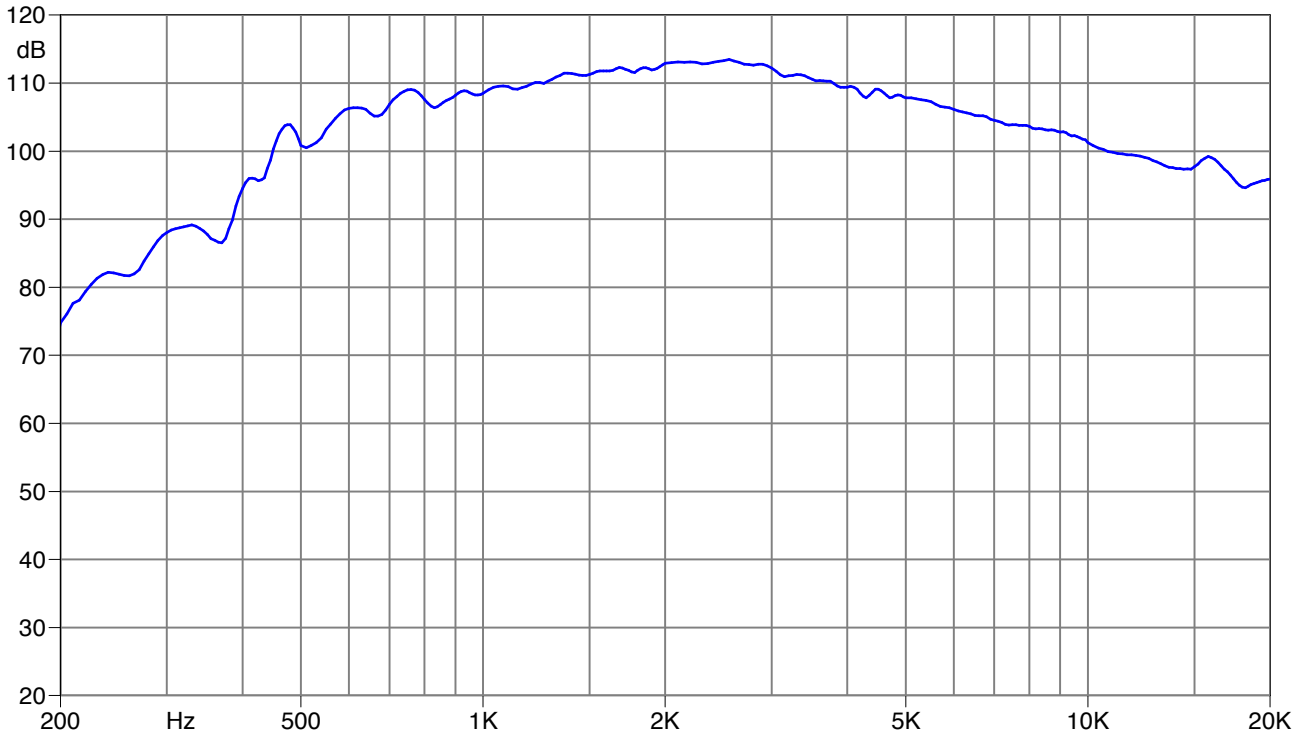

PROFESSIONAL LOUDSPEAKERS

— — Made in Italy

HF1440

1.4" - 120 W - 109 dB - 8Ω

Frequency response 0 degree

Impedance