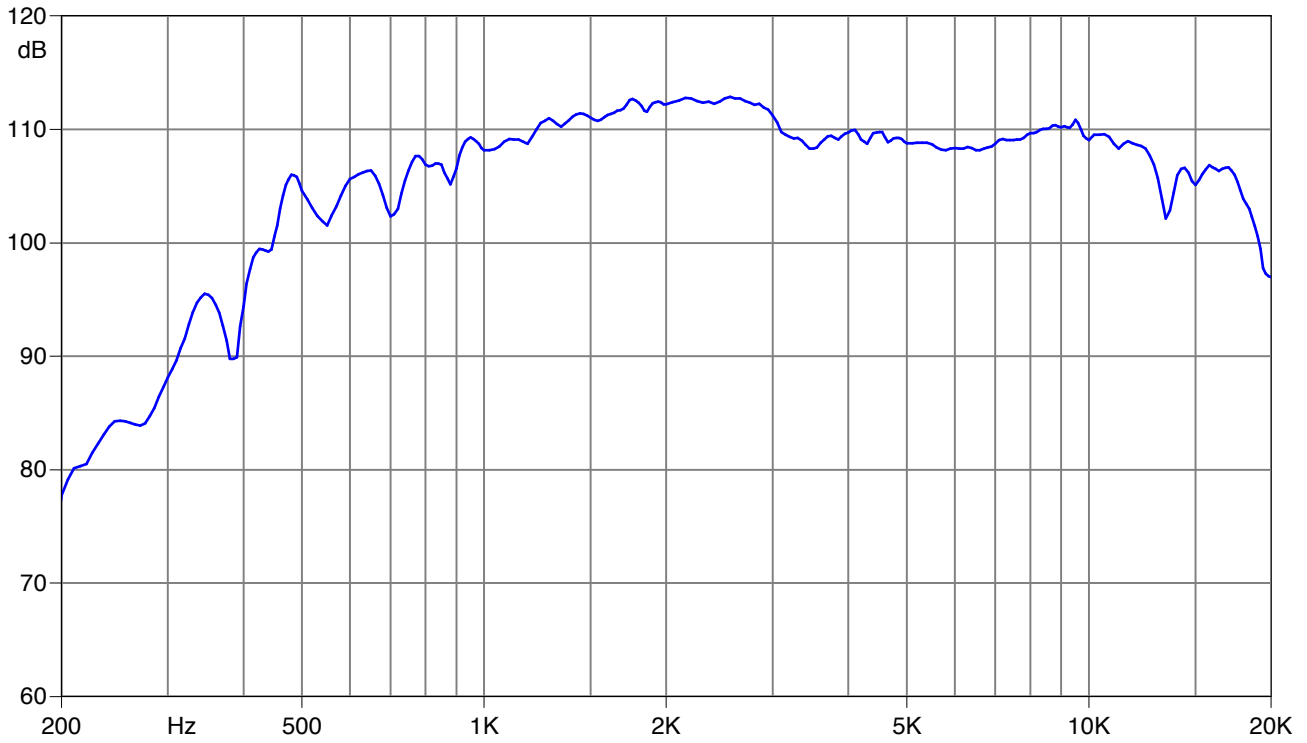

PROFESSIONAL LOUDSPEAKERS

— — *Made in Italy*

# HF142

1.4" - 80W - 110 dB - 8Ω

Frequency response 0 degree

Impedance