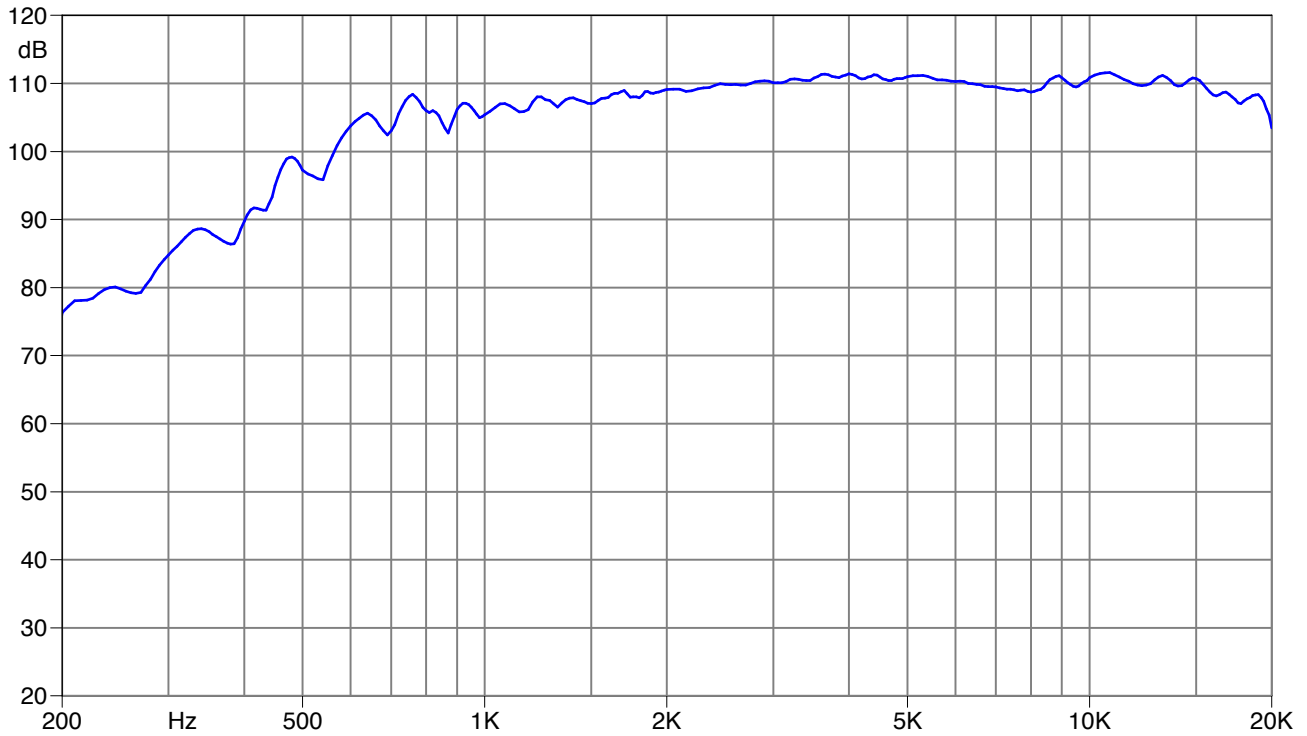

# HF108

1" - 60W - 109 dB - 8Ω

Frequency response 0 degree

Impedance