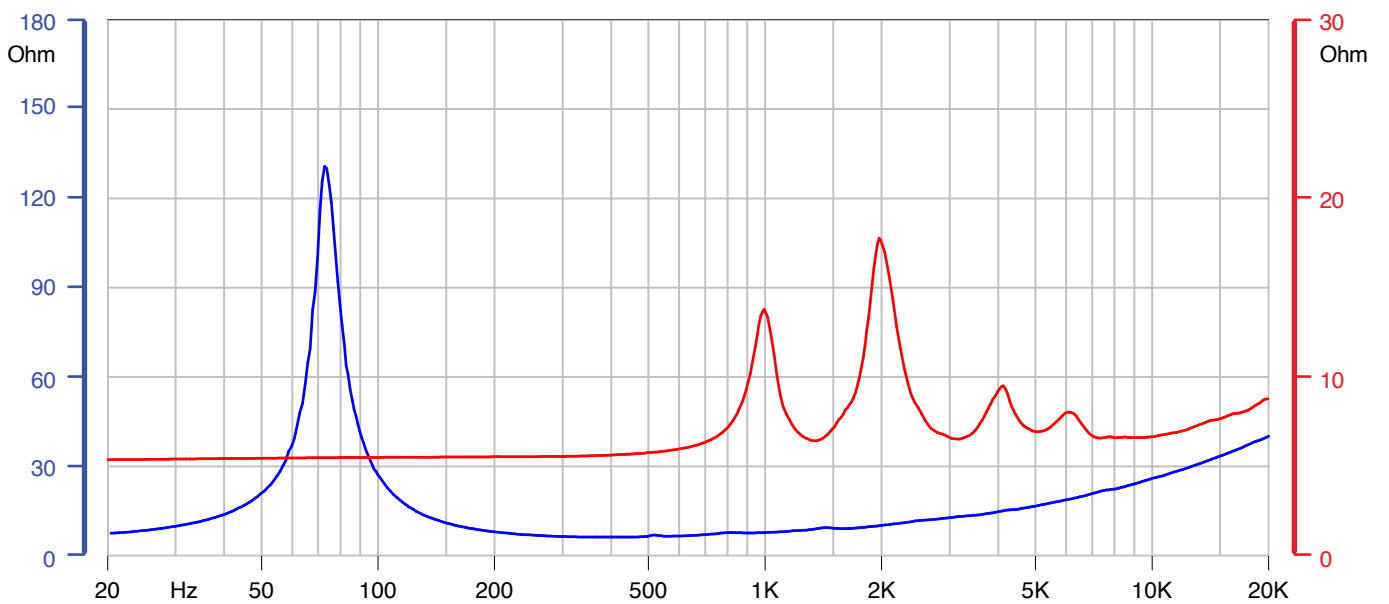

PROFESSIONAL LOUDSPEAKERS

— — *Made in Italy*

8HX240

LF 8" - 250 W - 94 dB - 8Ω

HF 30 W - 107 dB - 8Ω

— LF Frequency response 0 degree
— HF Frequency response 0 degree

— LF Impedance
— HF Impedance

PROFESSIONAL LOUDSPEAKERS

— — *Made in Italy*

8HX240

LF 8" - 250 W - 94 dB - 8Ω

HF 30 W - 107 dB - 8Ω

Horizontal Beamwidth