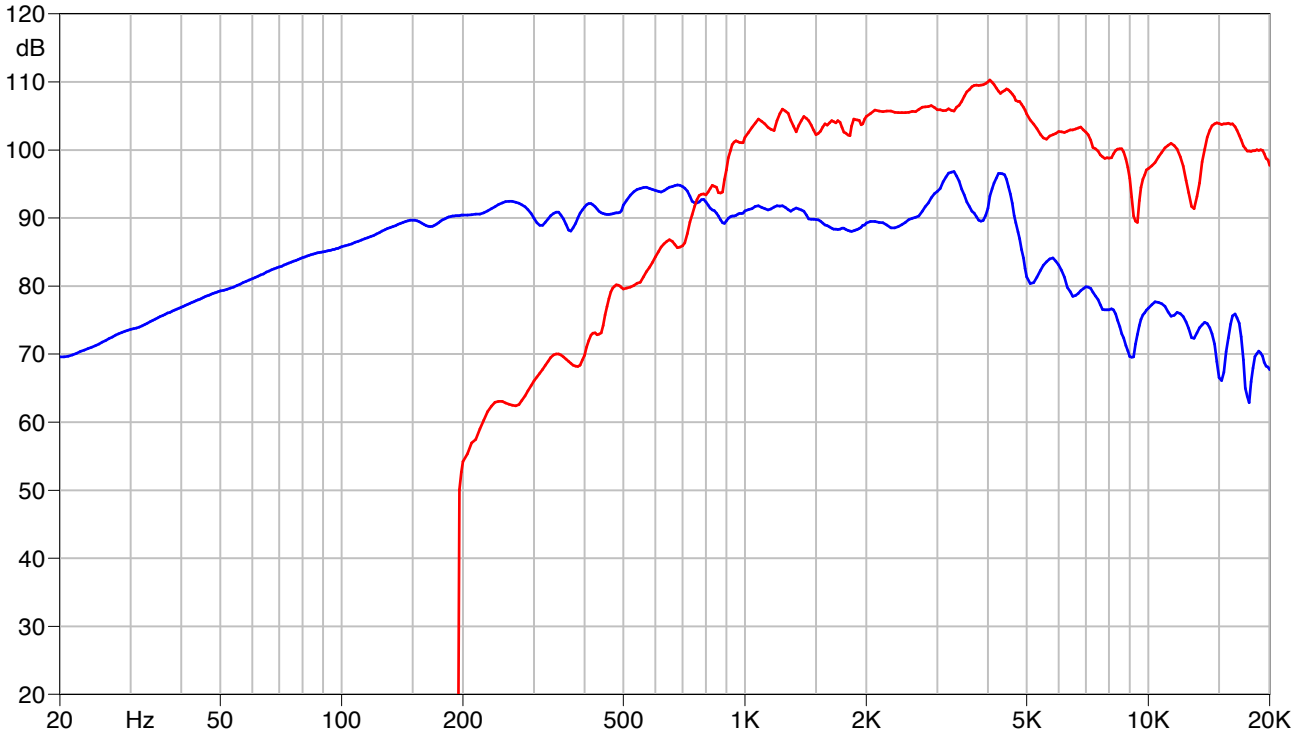

PROFESSIONAL LOUDSPEAKERS

— — *Made in Italy*

8HX240

LF 8" - 250 W - 94 dB - 8Ω

HF 30 W - 107 dB - 8Ω

— LF Frequency response 0 degree
— HF Frequency response 0 degree

— LF Impedance
— HF Impedance

PROFESSIONAL LOUDSPEAKERS

— — *Made in Italy*

8HX240

LF 8" - 250 W - 94 dB - 8Ω

HF 30 W - 107 dB - 8Ω

Horizontal Beamwidth