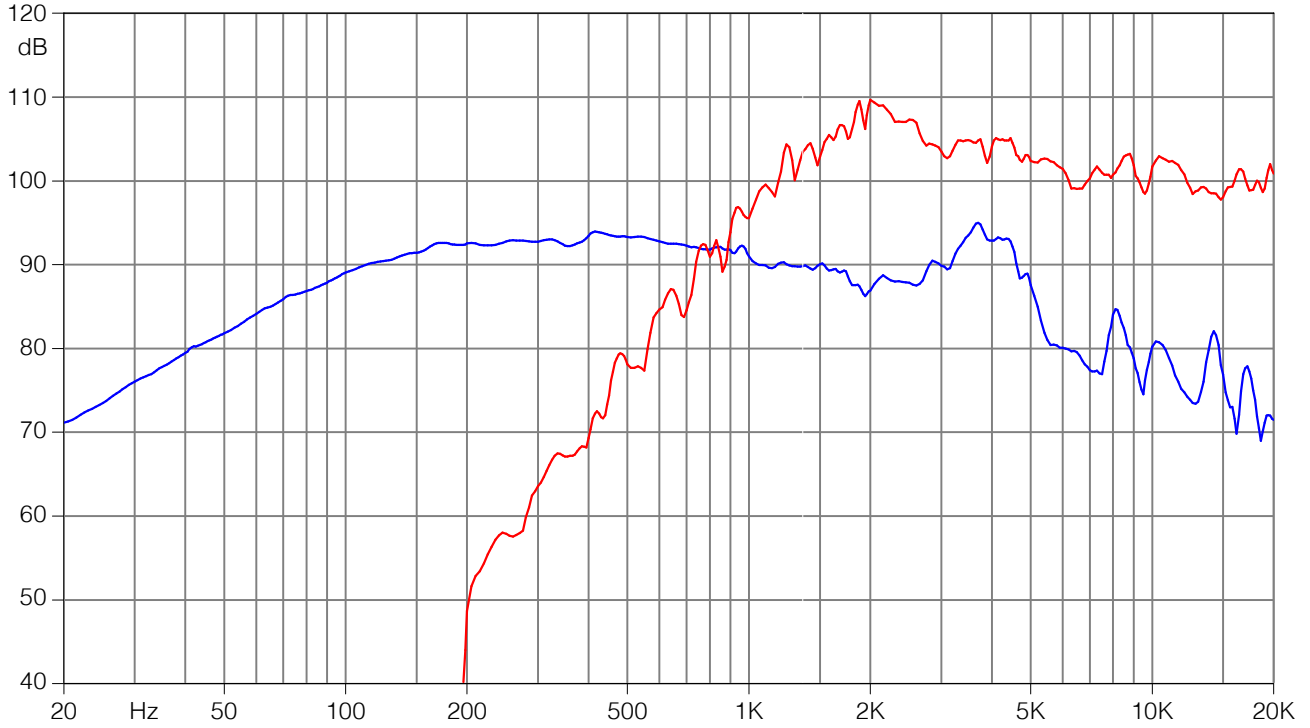

PROFESSIONAL LOUDSPEAKERS

— — Made in Italy

8HX210

LF 8" - 200 W - 94 dB - 8Ω

HF 35 W - 104 dB - 8Ω

— LF Frequency response 0 degree
— HF Frequency response 0 degree

— LF Impedance
— HF Impedance

PROFESSIONAL LOUDSPEAKERS

— — *Made in Italy*

8HX210

LF 8" - 200 W - 94 dB - 8Ω

HF 35 W - 104 dB - 8Ω

Horizontal Beamwidth