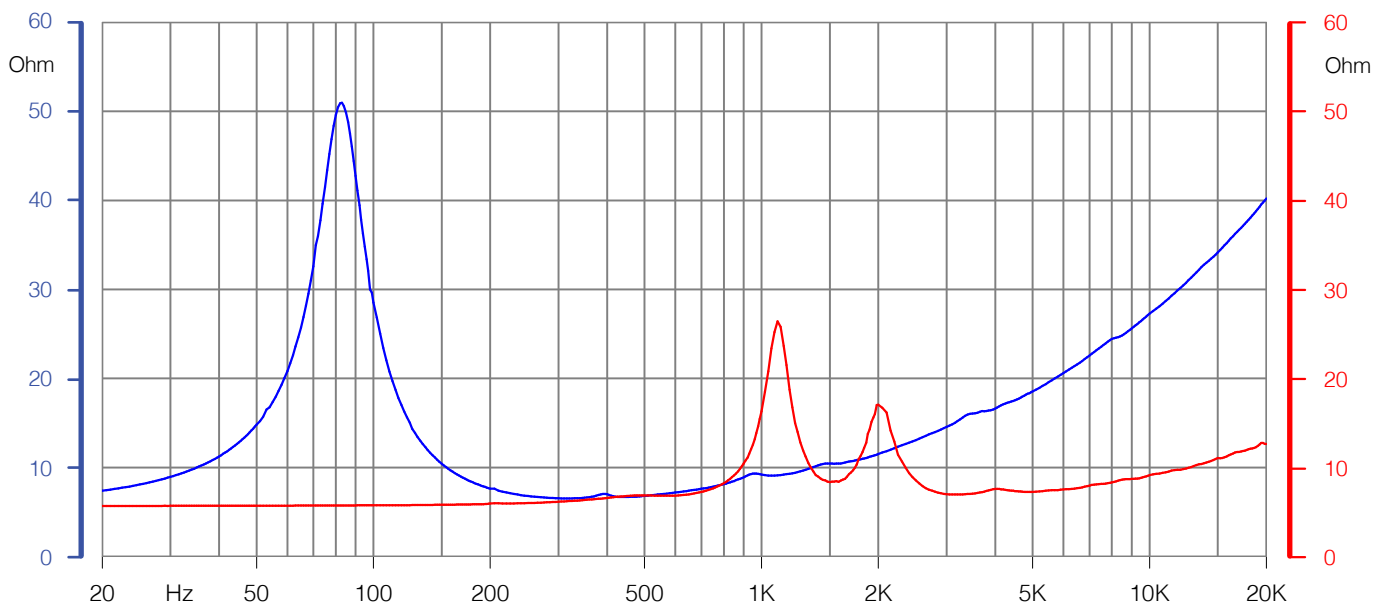

PROFESSIONAL LOUDSPEAKERS

— — Made in Italy

8HX210

LF 8" - 200 W - 94 dB - 8Ω

HF 35 W - 104 dB - 8Ω

— LF Frequency response 0 degree
— HF Frequency response 0 degree

— LF Impedance
— HF Impedance

PROFESSIONAL LOUDSPEAKERS

— — *Made in Italy*

8HX210

LF 8" - 200 W - 94 dB - 8Ω

HF 35 W - 104 dB - 8Ω

Horizontal Beamwidth