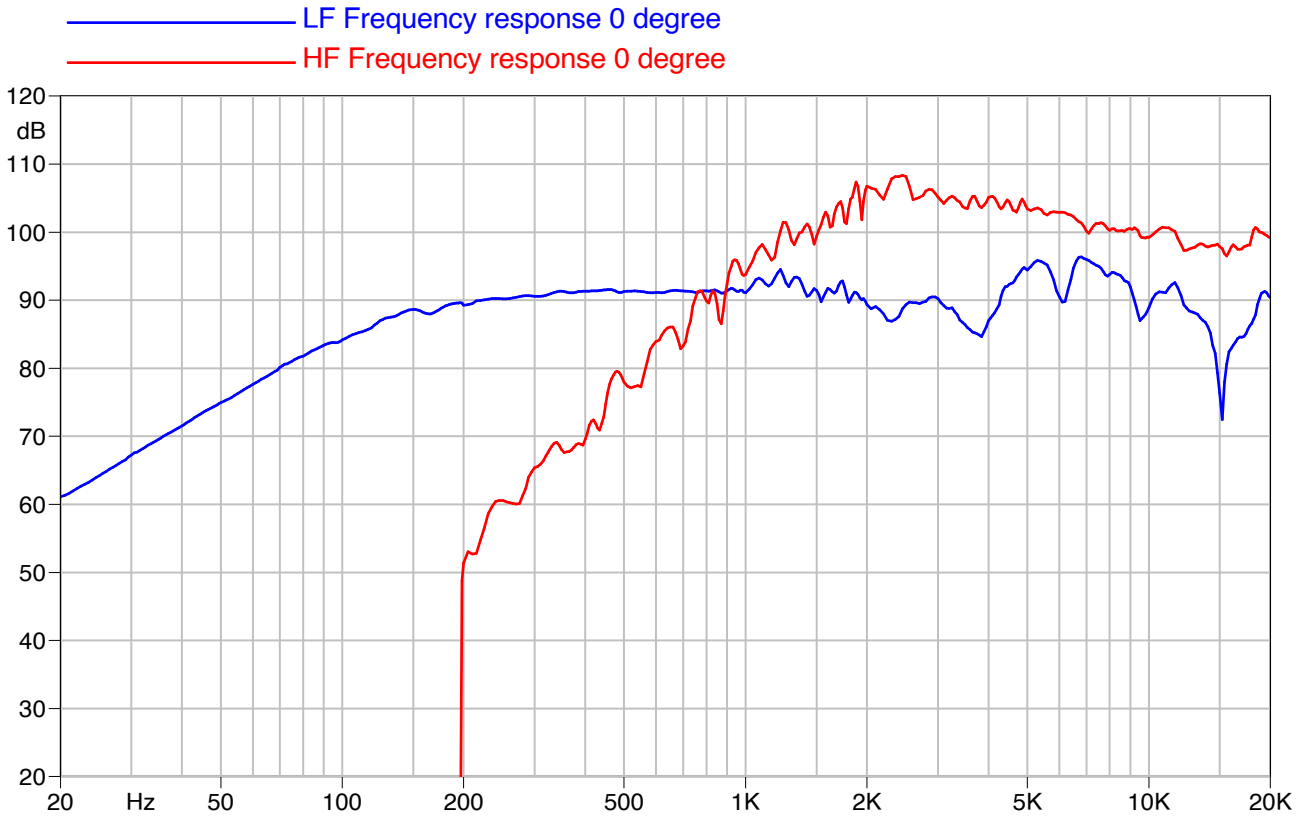

PROFESSIONAL LOUDSPEAKERS

— — Made in Italy

5HX220

LF 5" - 150W - 91 dB - 8Ω

HF 30W - 104 dB - 8Ω

Horizontal Beamwidth