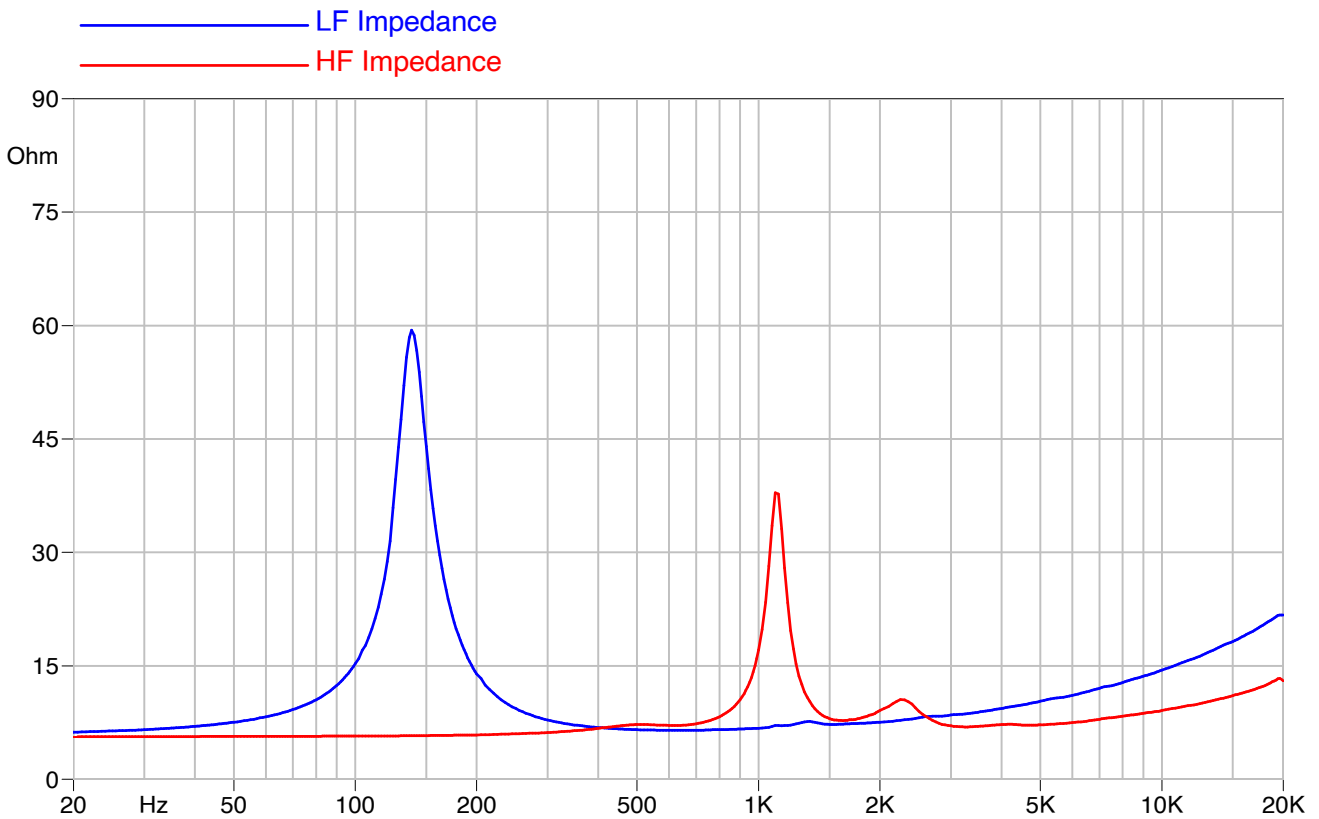

PROFESSIONAL LOUDSPEAKERS

— — Made in Italy

5HX220

LF 5" - 150W - 91 dB - 8Ω

HF 30W - 104 dB - 8Ω

Horizontal Beamwidth