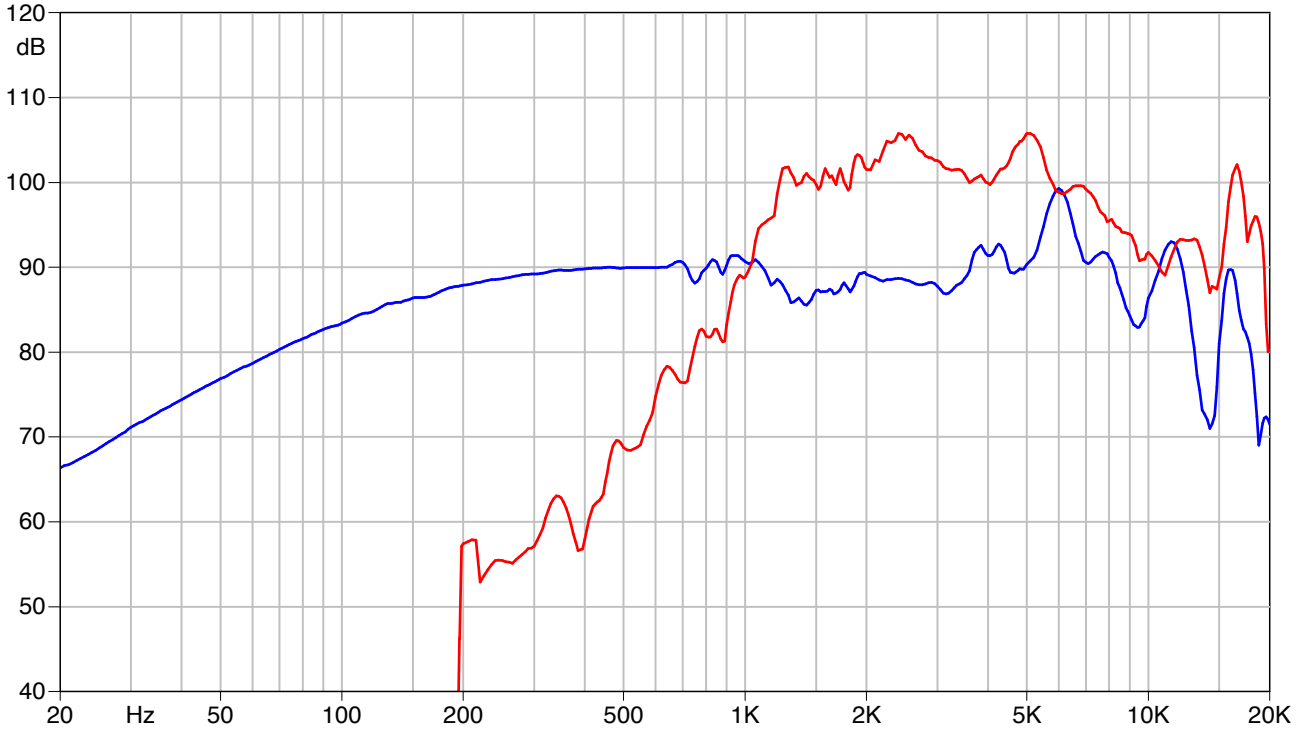

PROFESSIONAL LOUDSPEAKERS

— — *Made in Italy*

5HX140

LF 5" - 120W - 91 dB - 8Ω

HF 15W - 101 dB - 8Ω

— LF Frequency response 0 degree
— HF Frequency response 0 degree

— LF Impedance
— HF Impedance

Horizontal Beamwidth