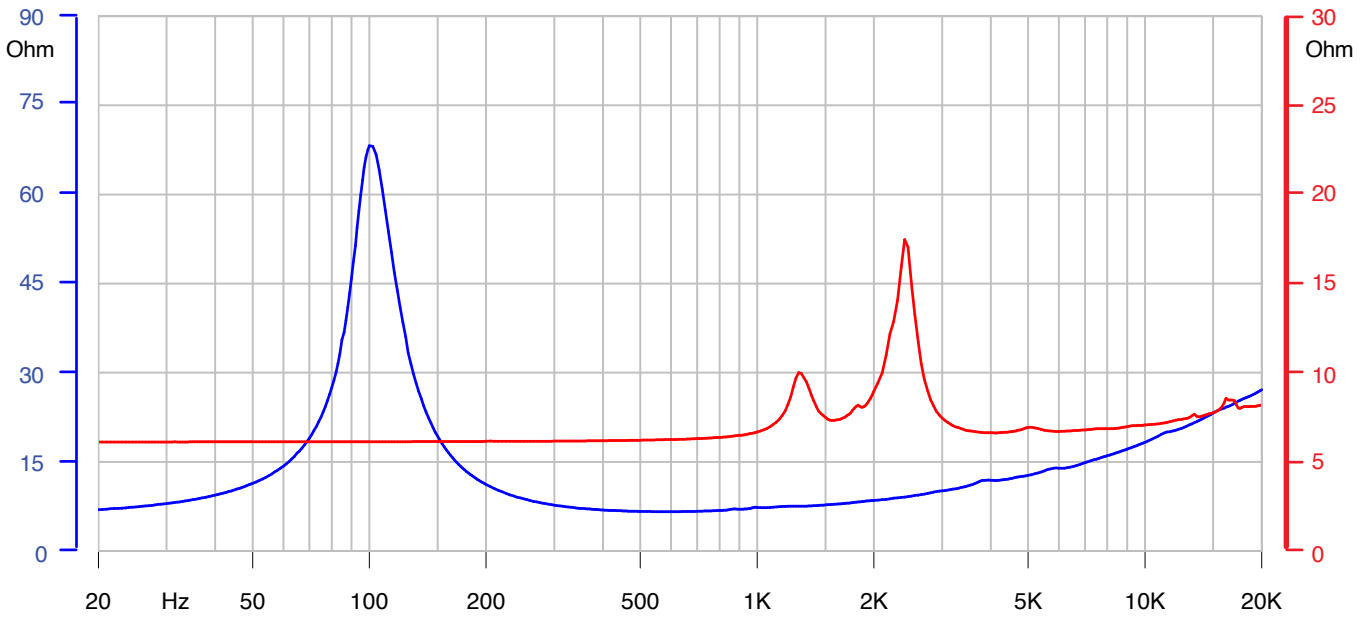

PROFESSIONAL LOUDSPEAKERS

— — *Made in Italy*

5HX140

LF 5" - 120W - 91 dB - 8Ω

HF 15W - 101 dB - 8Ω

— LF Frequency response 0 degree
— HF Frequency response 0 degree

— LF Impedance
— HF Impedance

Horizontal Beamwidth