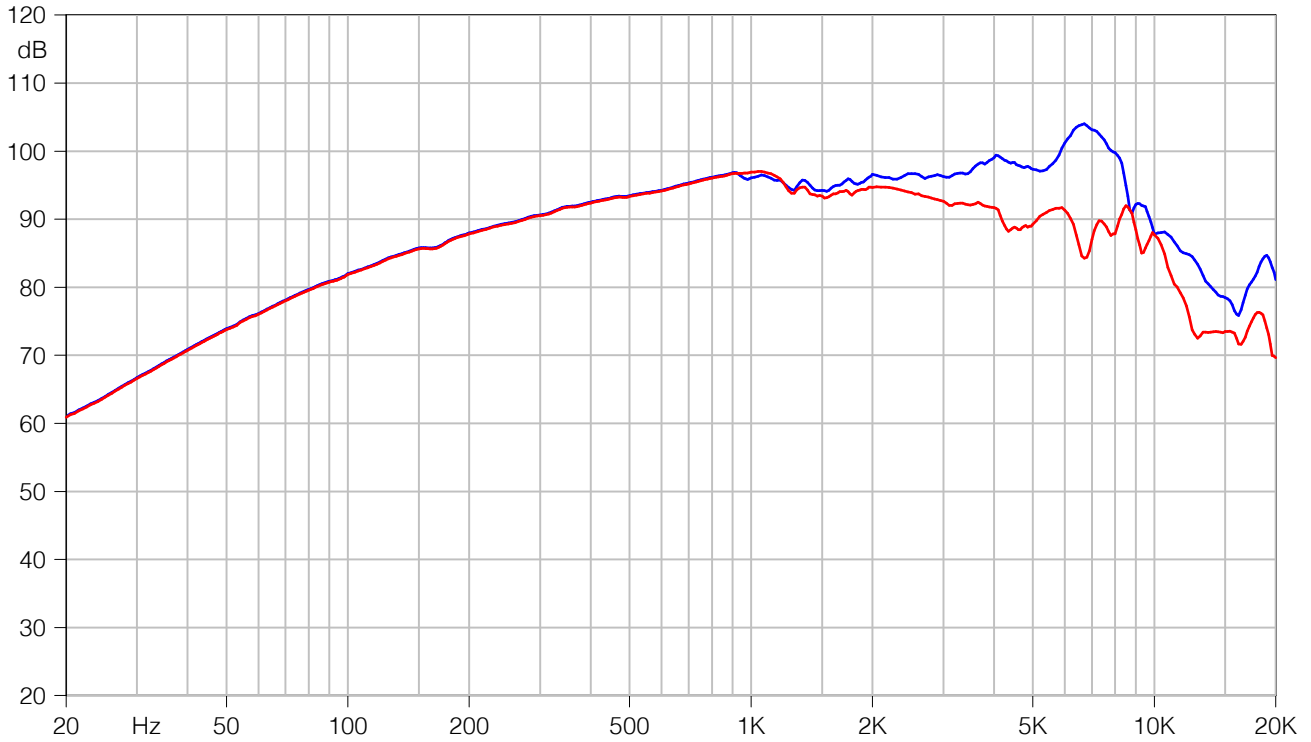

# 4FE44

4" - 40W - 97 dB - 8Ω

— Frequency response 0 degree  
— Frequency response 45 degree

— Impedance