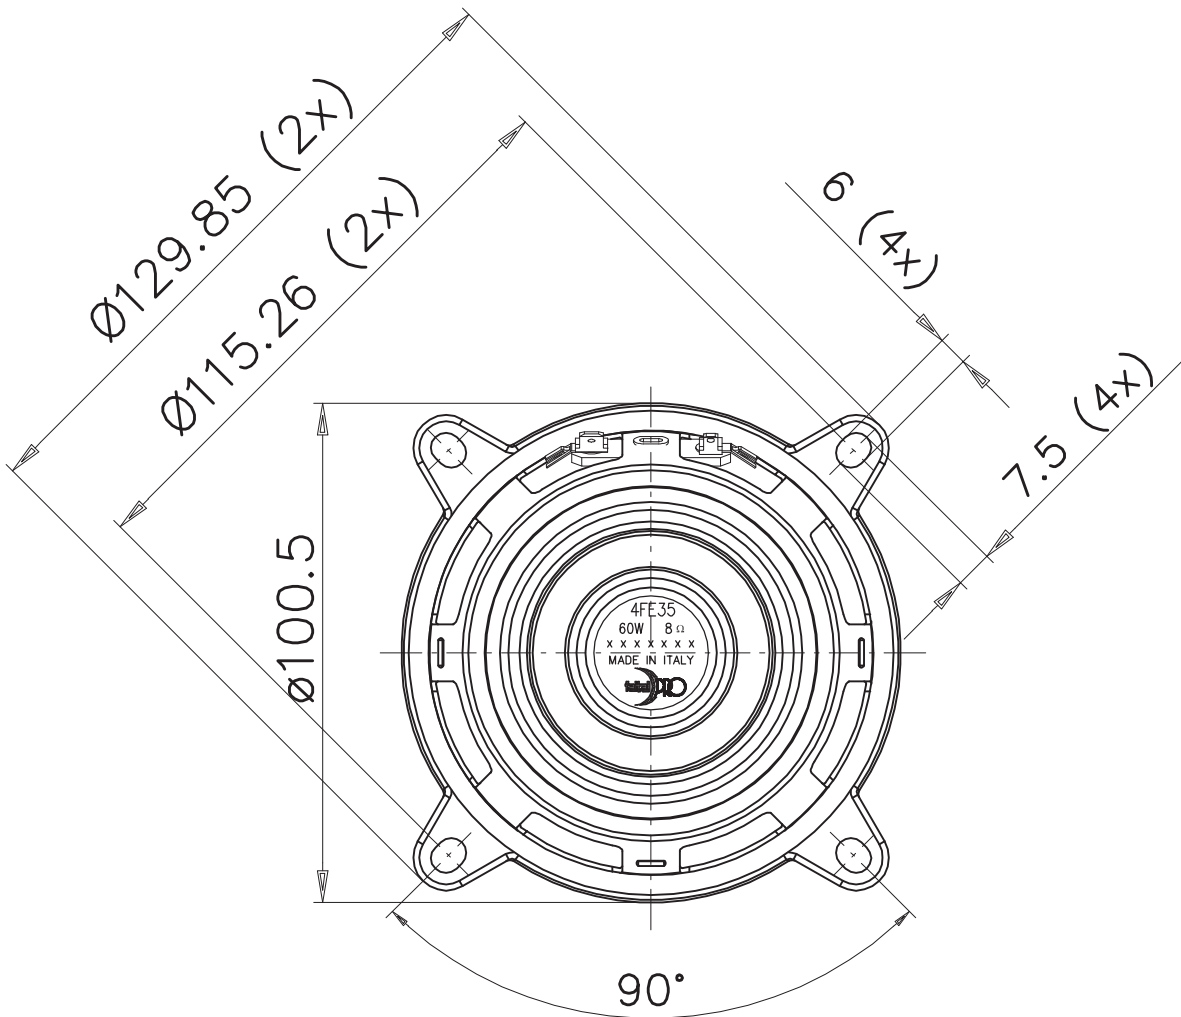

PROFESSIONAL LOUDSPEAKERS

— — — *Made in Italy*

4FE35

4" - 30 W - 91 dB - 4Ω

POLARITY +