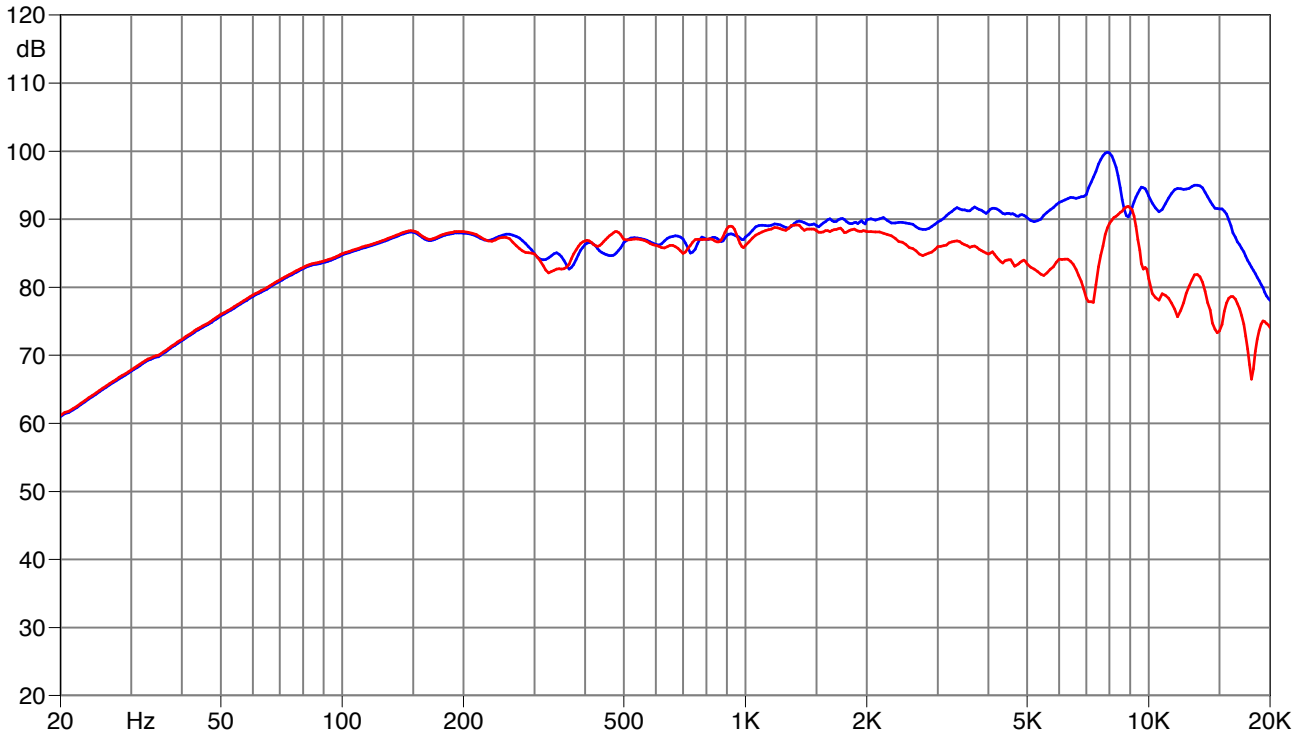

# 4FE35

4" - 30W - 91 dB - 4Ω

— Frequency response 0 degree  
— Frequency response 45 degree

— Impedance