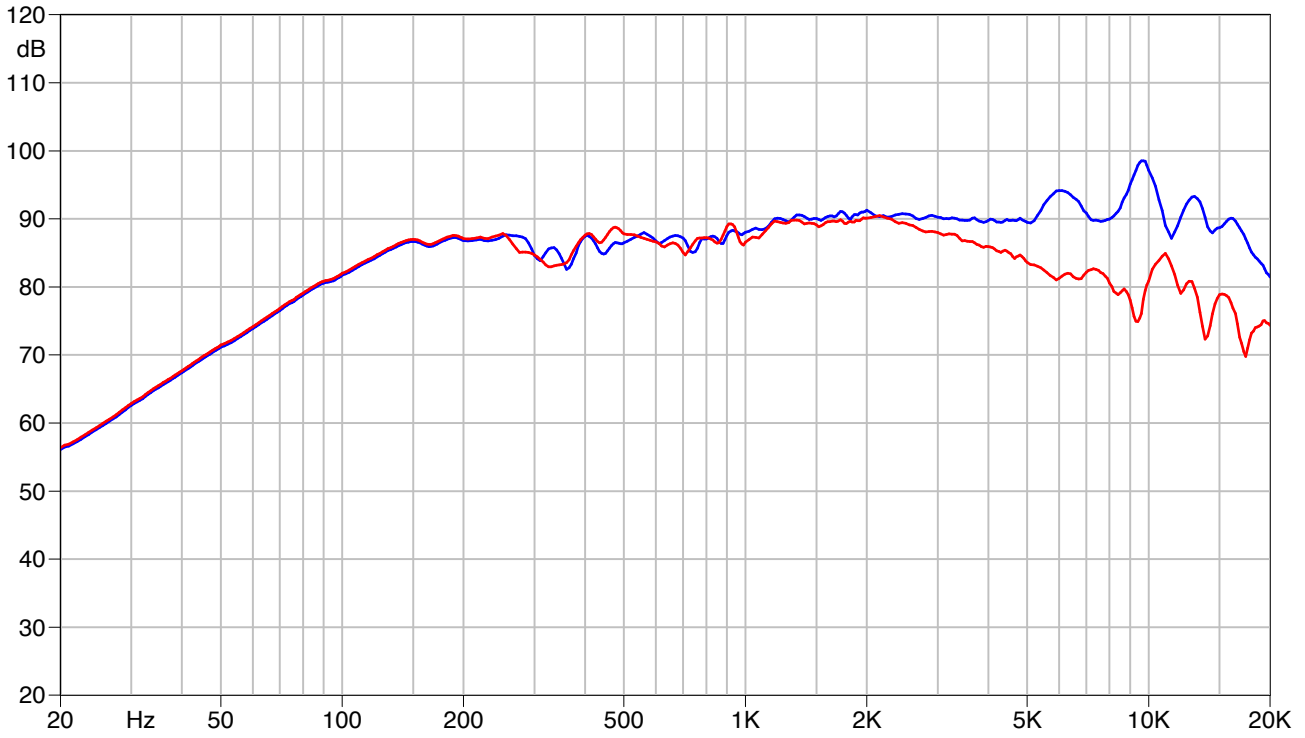

PROFESSIONAL LOUDSPEAKERS

— — *Made in Italy*

3FE26

3" - 20W - 90 dB - 8Ω

— Frequency response 0 degree
— Frequency response 45 degree

— Impedance