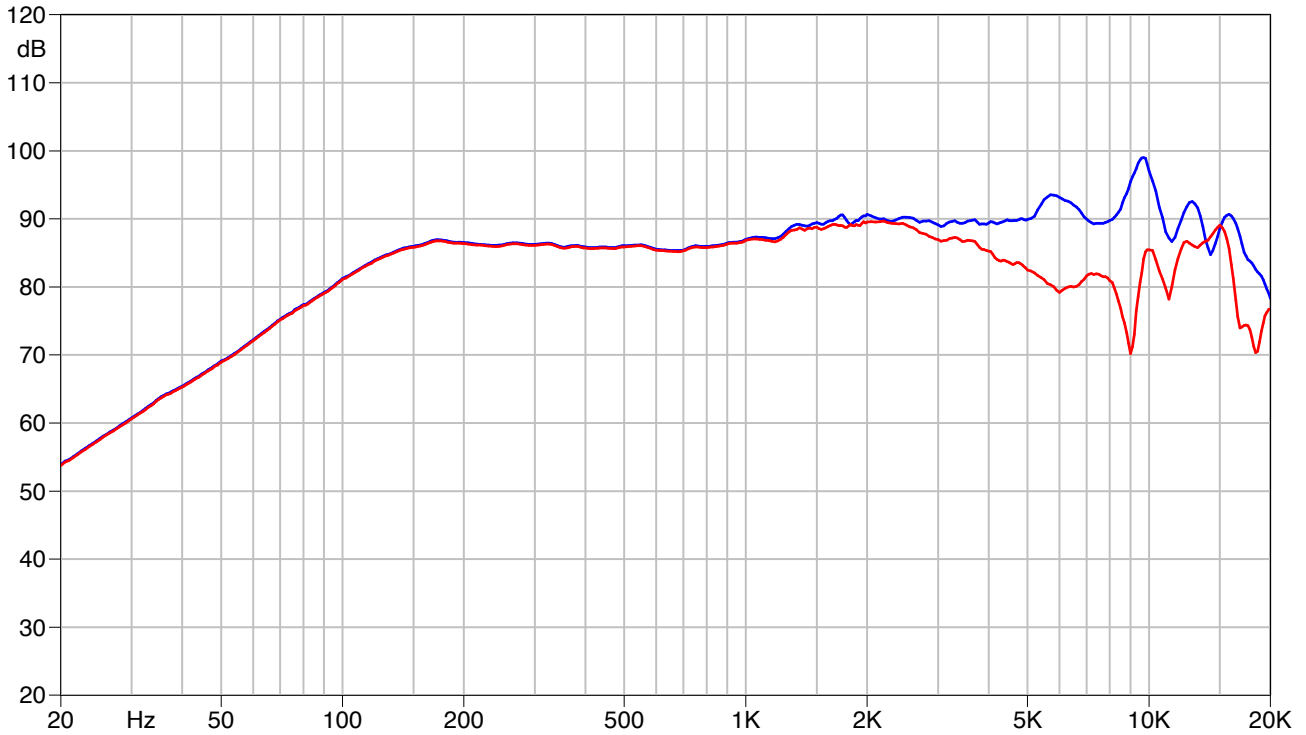

PROFESSIONAL LOUDSPEAKERS

— — Made in Italy

3FE26

3" - 20W - 90 dB - 16Ω

— Frequency response 0 degree
— Frequency response 45 degree

— Impedance