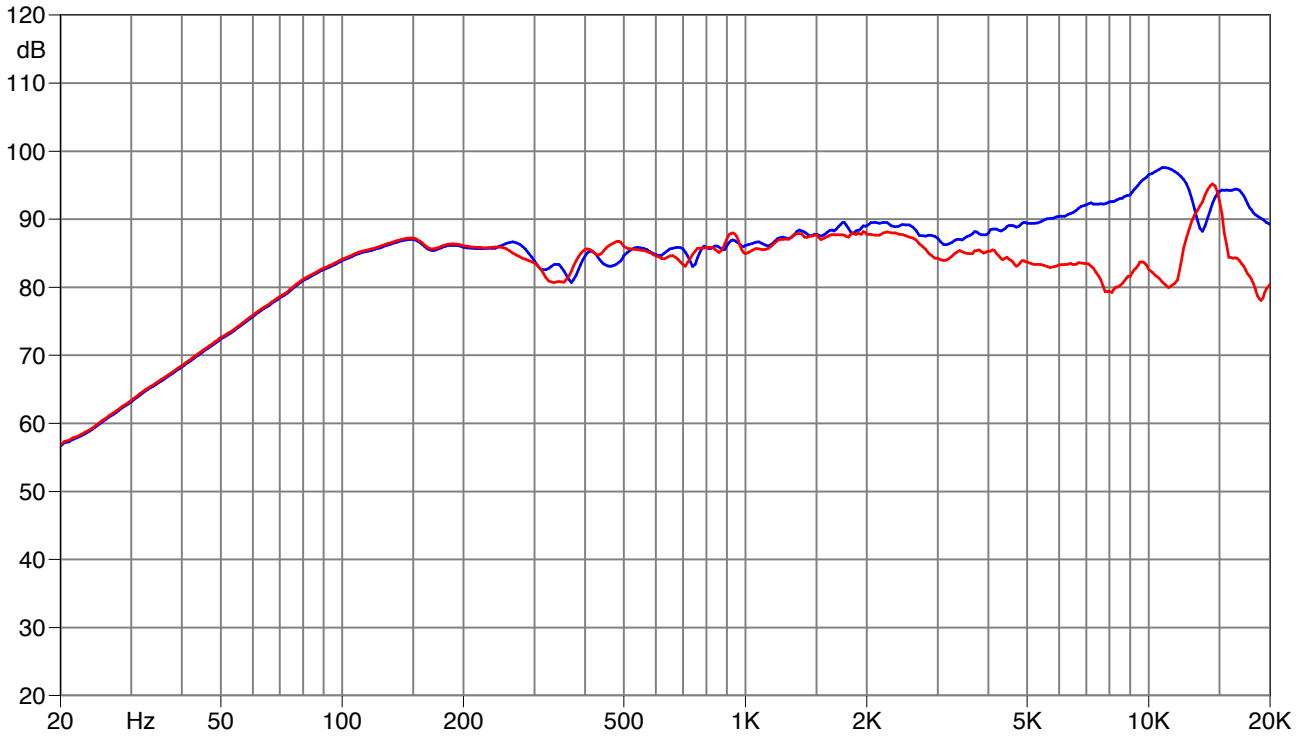

PROFESSIONAL LOUDSPEAKERS

— — *Made in Italy*

3FE25

3" - 20W - 90 dB - 16Ω

— Frequency response 0 degree
— Frequency response 45 degree

— Impedance