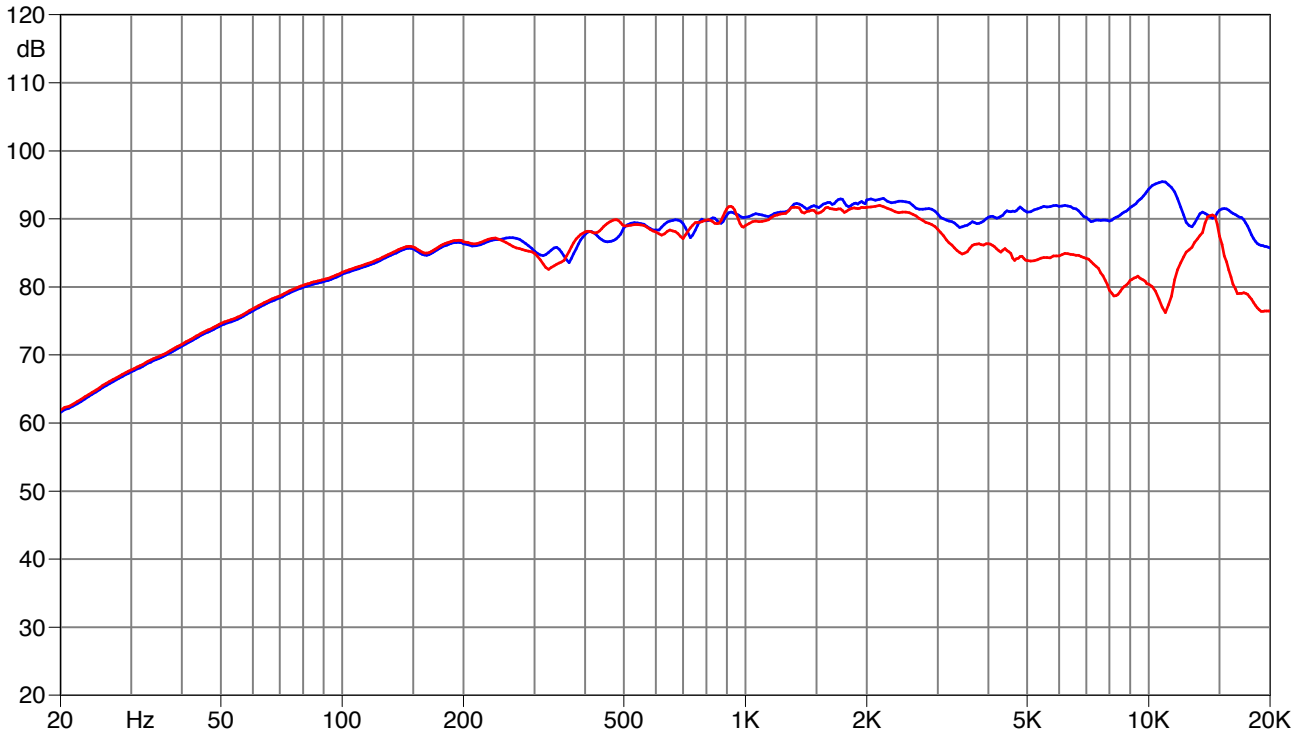

PROFESSIONAL LOUDSPEAKERS

— — Made in Italy

3FE20

3" - 20W - 91 dB - 4Ω

— Frequency response 0 degree
— Frequency response 45 degree

— Impedance