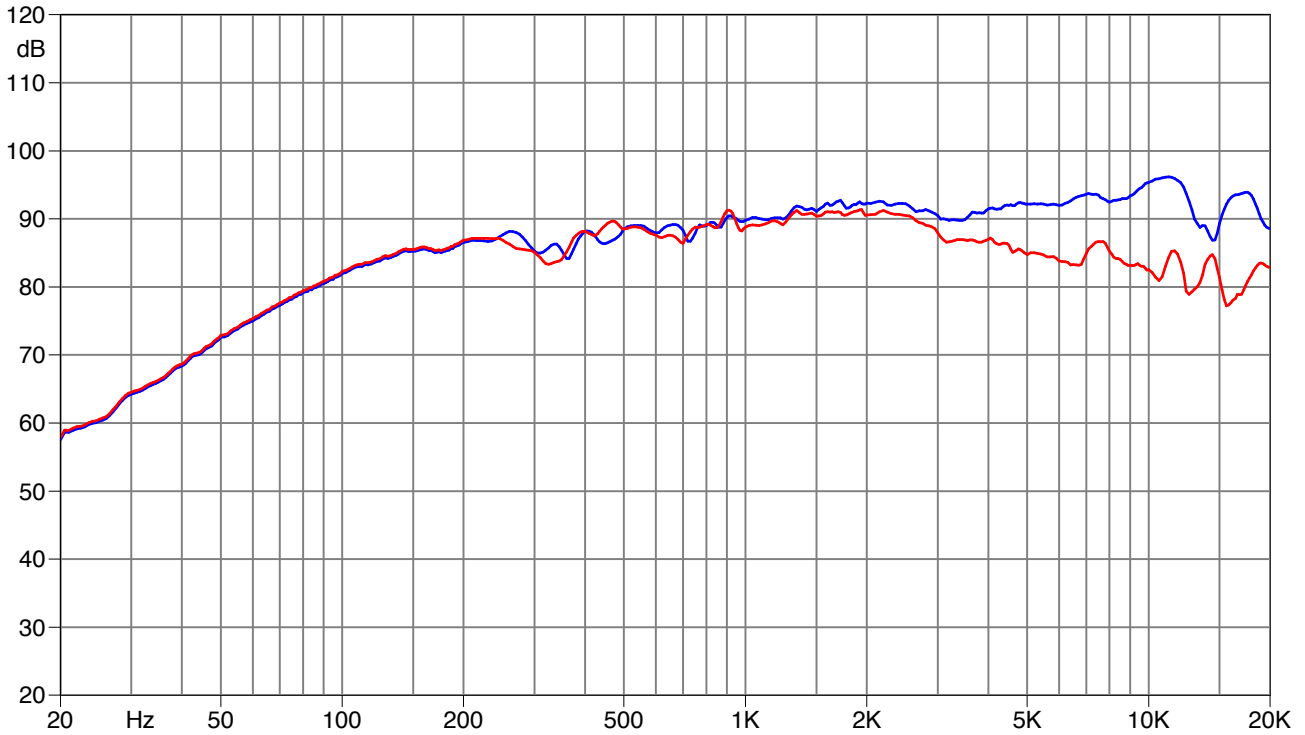

PROFESSIONAL LOUDSPEAKERS

— — *Made in Italy*

3FE20

3" - 20W - 91 dB - 16Ω

— Frequency response 0 degree
— Frequency response 45 degree

— Impedance