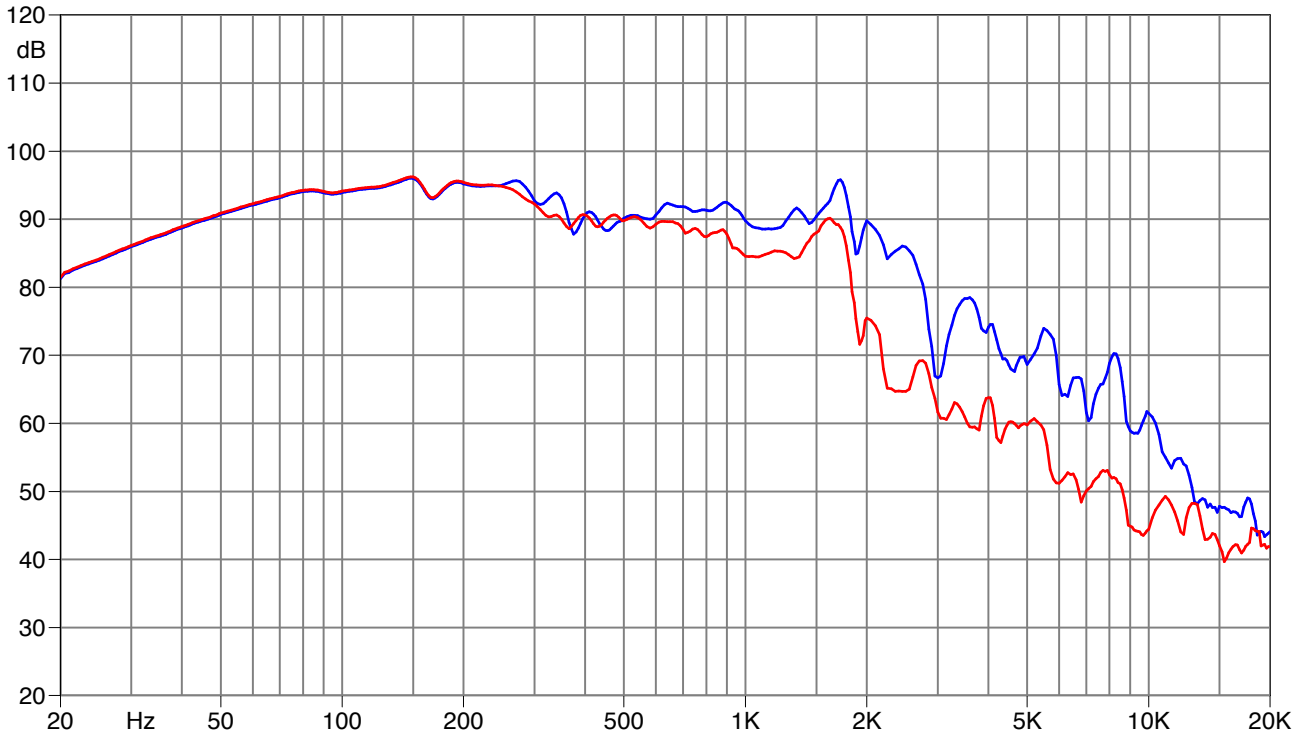

# 18XL1600

18" - 1600W - 98 dB - 4Ω

— Frequency response 0 degree  
— Frequency response 45 degree

— Impedance