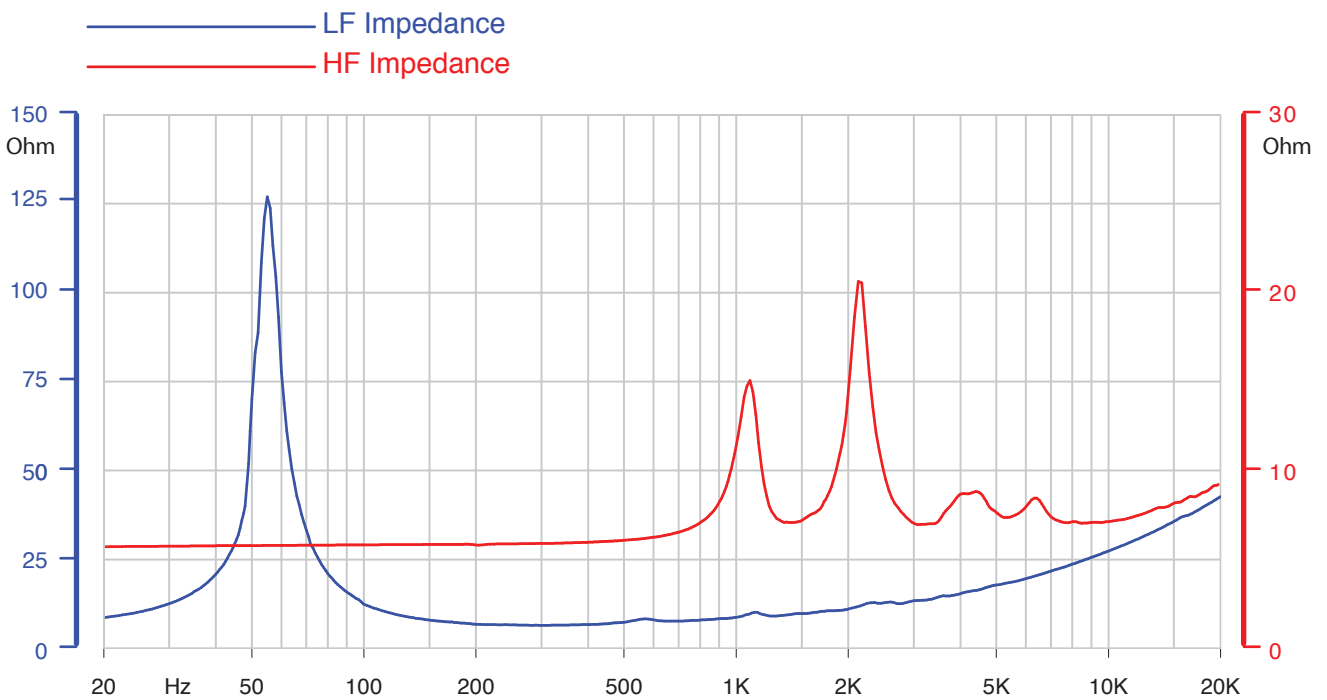

PROFESSIONAL LOUDSPEAKERS

— — Made in Italy

12HX240

LF 12" - 250W - 97 dB - 8Ω

HF 30W - 107 dB - 8Ω