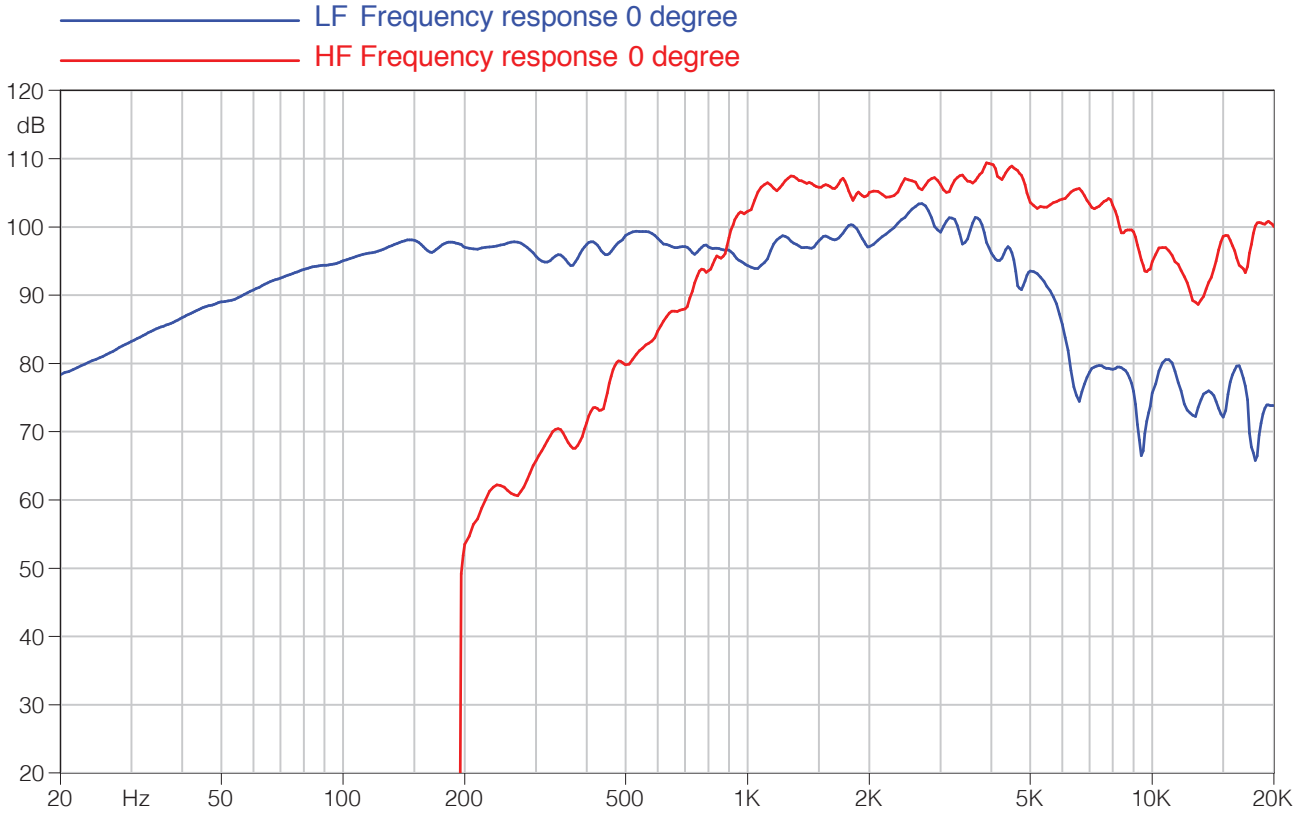

PROFESSIONAL LOUDSPEAKERS

— — Made in Italy

12HX240

LF 12" - 250W - 97 dB - 8Ω

HF 30W - 107 dB - 8Ω