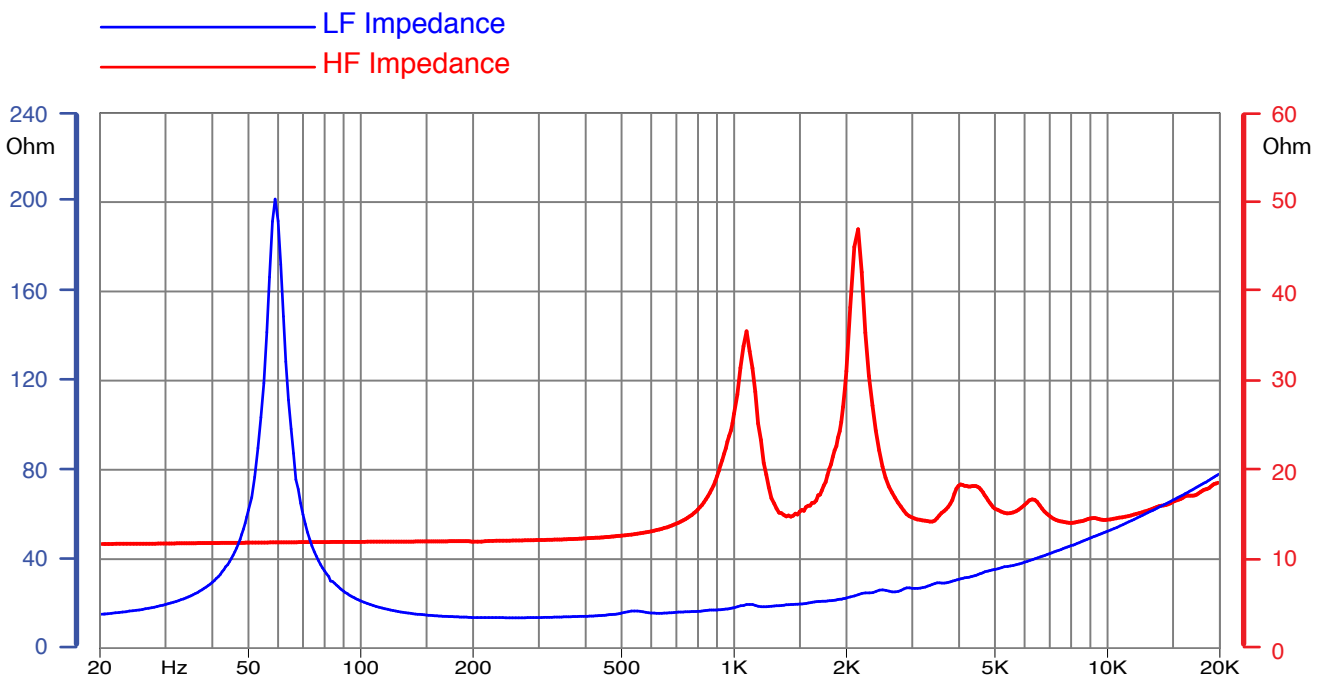

PROFESSIONAL LOUDSPEAKERS

— — *Made in Italy*

12HX230

LF 12" - 250W - 96 dB - 16Ω

HF 30W - 107 dB - 16Ω

PROFESSIONAL LOUDSPEAKERS

— — *Made in Italy*

12HX230

LF 12" - 250W - 97 dB - 8Ω

HF 30W - 107 dB - 8Ω

Horizontal Beamwidth