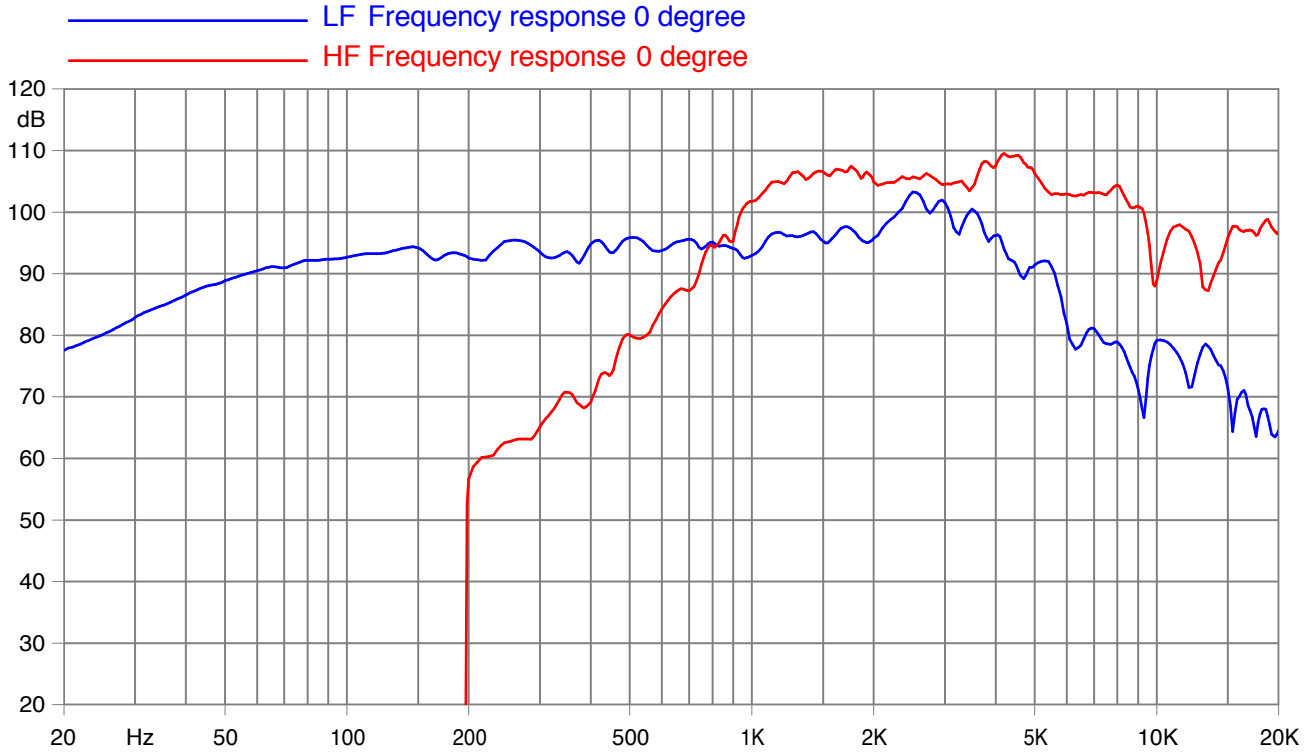

PROFESSIONAL LOUDSPEAKERS

— — *Made in Italy*

12HX230

LF 12" - 250W - 96 dB - 16Ω

HF 30W - 107 dB - 16Ω

PROFESSIONAL LOUDSPEAKERS

— — *Made in Italy*

12HX230

LF 12" - 250W - 97 dB - 8Ω

HF 30W - 107 dB - 8Ω

Horizontal Beamwidth