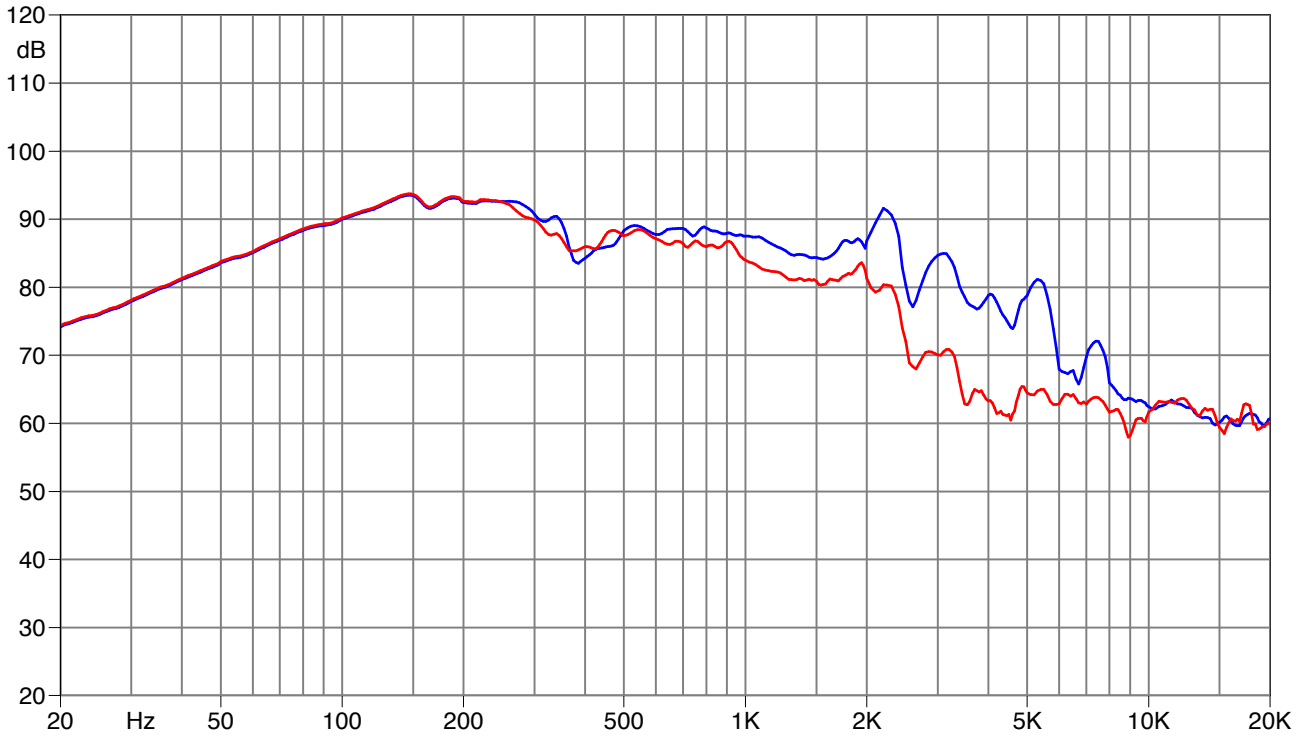

# 12HP1060

12" - 1000W - 95 dB - 4Ω

— Frequency response 0 degree  
— Frequency response 45 degree

— Impedance