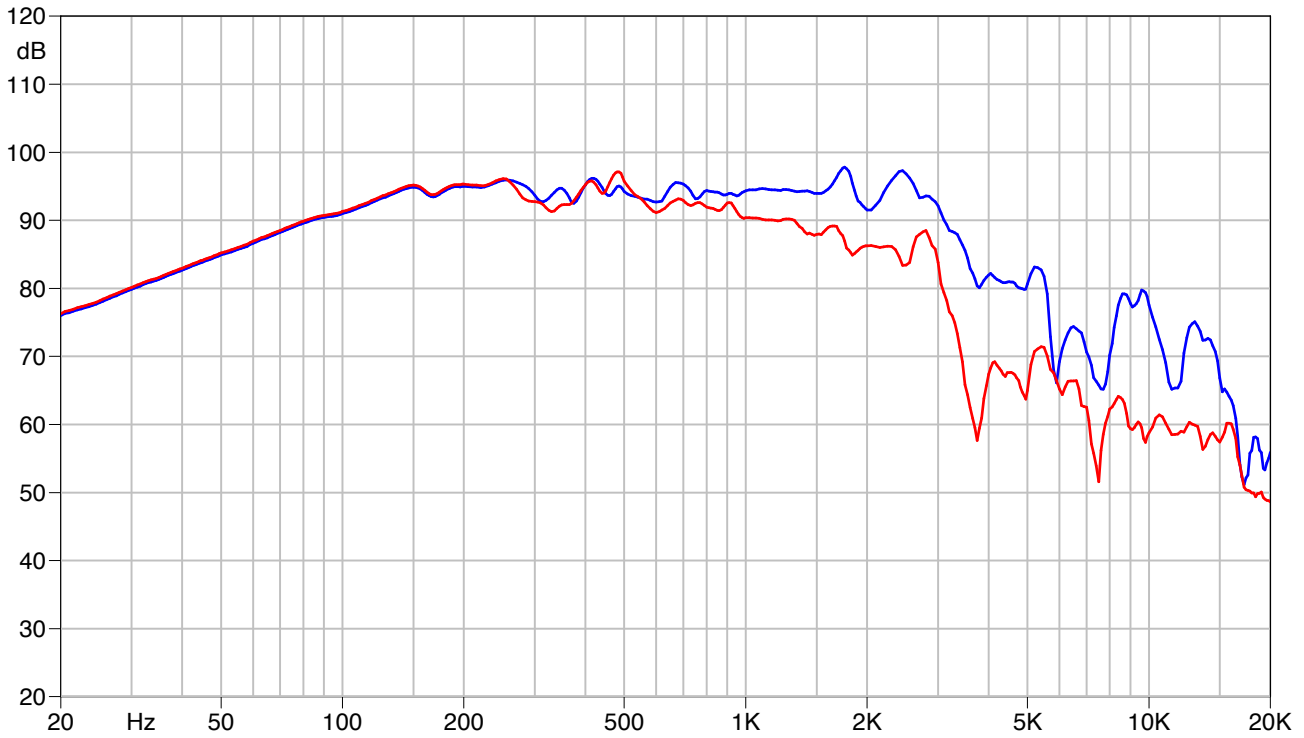

# 12FH510

12" - 500W - 97 dB - 4Ω

— Frequency response 0 degree  
— Frequency response 45 degree

— Impedance