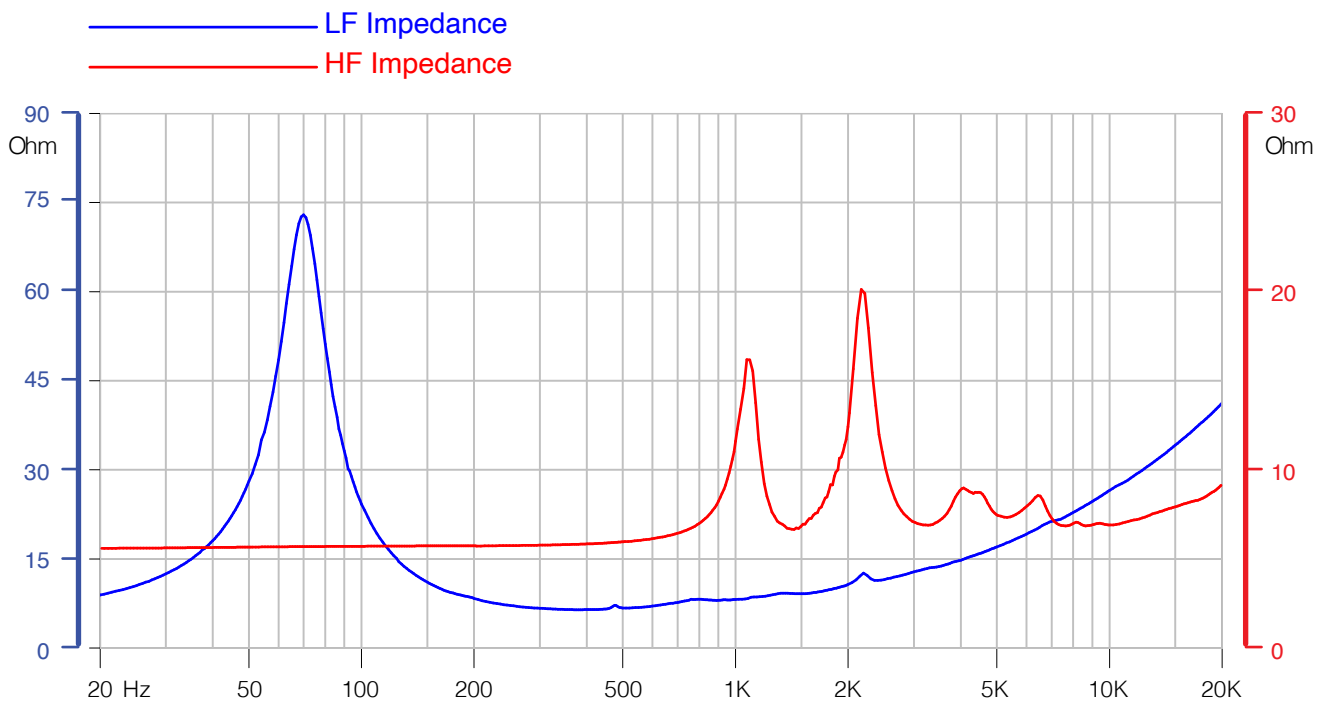

PROFESSIONAL LOUDSPEAKERS

— — *Made in Italy*

10HX240

LF 10" - 250W - 96 dB - 8Ω

HF 30W - 107 dB - 8Ω

PROFESSIONAL LOUDSPEAKERS

— — *Made in Italy*

10HX240

LF 10" - 250W - 96 dB - 8Ω

HF 30W - 107 dB - 8Ω

Horizontal Beamwidth