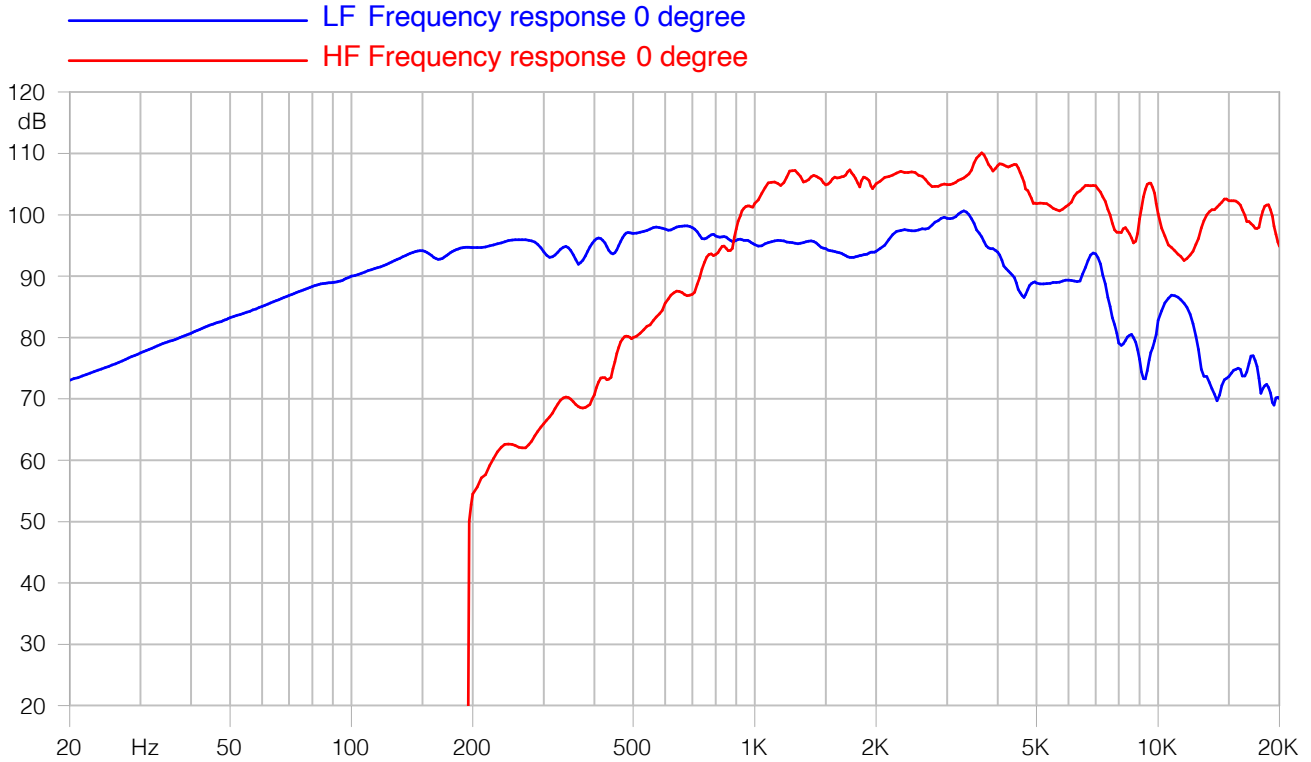

PROFESSIONAL LOUDSPEAKERS

— — *Made in Italy*

10HX240

LF 10" - 250W - 96 dB - 8Ω

HF 30W - 107 dB - 8Ω

PROFESSIONAL LOUDSPEAKERS

— — *Made in Italy*

10HX240

LF 10" - 250W - 96 dB - 8Ω

HF 30W - 107 dB - 8Ω

Horizontal Beamwidth