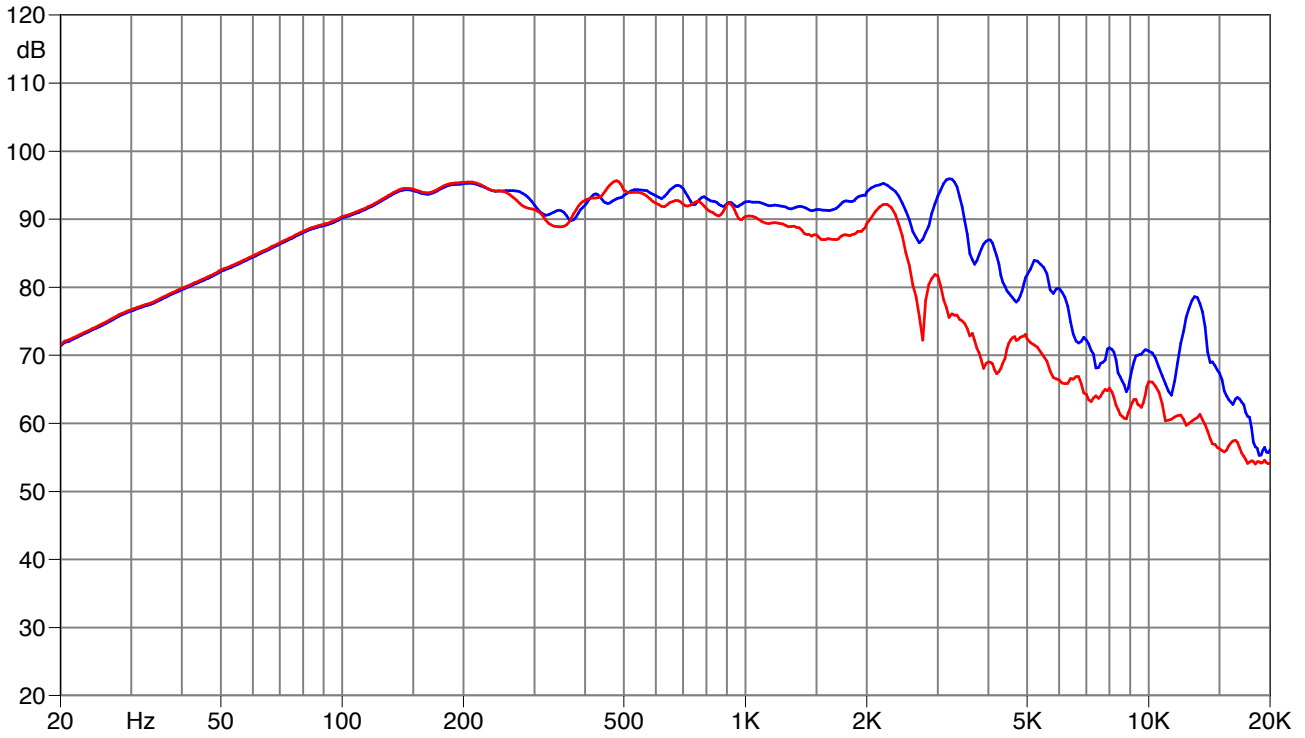

# 10FH500

10" - 500W - 96 dB - 4Ω

— Frequency response 0 degree  
— Frequency response 45 degree

— Impedance