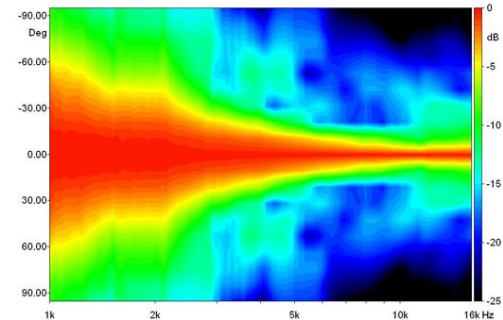

WG141

1.4" Plane Wave Guide

NOMINAL SPECIFICATIONS

Type	Plane Wave Guide
Throat Diameter	36.5 mm (1,4 in)
Frequency Range	0.8-20 kHz
Recommended Crossover Freq.	0.8 kHz
Horizontal Nominal Coverage (-6dB)	110°
Material	Al
Mouth Height	163 mm (6.4 in)
Mouth Width	130 mm (5.1 in)
Depth	200 mm (7.9 in)
Mouth Mounting Holes (4x)	7 mm (0.28 in)
Net Weight	1.4 kg (3.1 lb)
Shipping Box (Single Carton Box)	232 x 179 x 142 mm (9.1 x 7.0 x 5.6 in)
Shipping Weight	1.65 kg (3.6 in)
NET Air Volume filled by HF Horn	1.0 dm ³ (0.035 ft ³)

PART NUMBER

Part Number TR992558

NOTES:

Sold only in combination with a FaitalPRO 1.4" HF Driver

(1) 4 π sr acoustic loading

(2) Average value in frequency range: 1-16 KHz

DIRECTIVITY INDEX

BEAMWIDTH

HORIZONTAL BEAMWIDTH

VERTICAL BEAMWIDTH

HORIZONTAL POLAR PATTERN

VERTICAL POLAR PATTERN