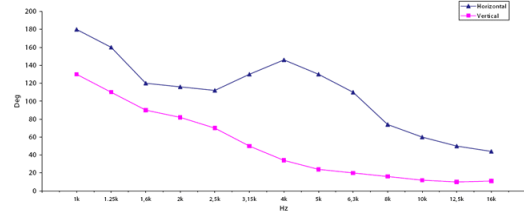

### NOTES:

Sold only in combination with a FaitalPRO 1.4" HF Driver

(1) 4 π sr acoustic loading

(2) Average value in frequency range: 1-16 KHz

**DIRECTIVITY INDEX**

**BEAMWIDTH**

**HORIZONTAL BEAMWIDTH**

**VERTICAL BEAMWIDTH**

**HORIZONTAL POLAR PATTERN**

**VERTICAL POLAR PATTERN**