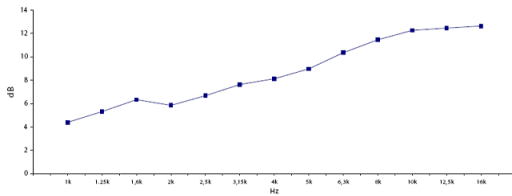

### NOTES:

Sold only in combination with a FaitalPRO 1.4" HF Driver

(1) 4 π sr acoustic loading

(2) Average value in frequency range: 1-16 KHz

**DIRECTIVITY INDEX**

**BEAMWIDTH**

**HORIZONTAL BEAMWIDTH**

**VERTICAL BEAMWIDTH**

**HORIZONTAL POLAR PATTERN**

**VERTICAL POLAR PATTERN**