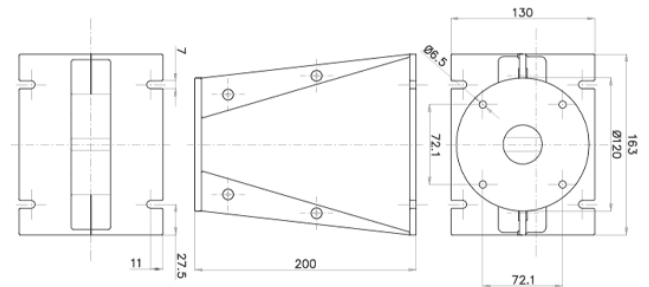

WG141

1.4" Plane Wave Guide

NOMINAL SPECIFICATIONS

Type	Plane Wave Guide
Throat Diameter	36.5 mm (1,4 in)
Frequency Range	0.8-20 kHz
Recommended Crossover Freq.	0.8 kHz
Horizontal Nominal Coverage (-6dB)	110°
Material	Al
Mouth Height	163 mm (6.4 in)
Mouth Width	130 mm (5.1 in)
Depth	200 mm (7.9 in)
Mouth Mounting Holes (4x)	7 mm (0.28 in)
Net Weight	1.4 Kg (3.1 lb)
Shipping Box (Single Carton Box)	232 x 179 x 142 mm (9.1 x 7.0 x 5.6 in)
Shipping Weight	1.65 Kg (3.6 in)
NET Air Volume filled by HF Horn	1.0 dm ³ (0.035 ft ³)

PART NUMBER

Part Number TR992558

NOTES:

Sold only in combination with a FaitalPRO 1.4" HF Driver

(1) 4 π sr acoustic loading

(2) Average value in frequency range: 1-16 KHz

DIRECTIVITY INDEX

BEAMWIDTH

HORIZONTAL BEAMWIDTH

VERTICAL BEAMWIDTH

HORIZONTAL POLAR PATTERN

VERTICAL POLAR PATTERN