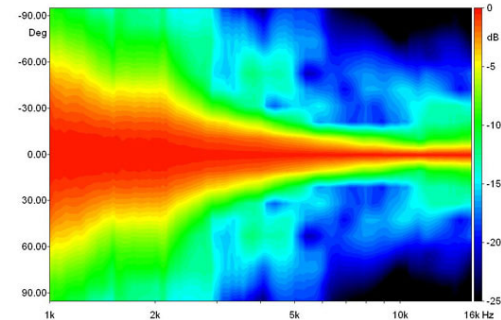

WG141

1.4" Plane Wave Guide

NOMINAL SPECIFICATIONS

Type	Plane Wave Guide
Throat Diameter	36.5 mm (1,4 in)
Frequency Range	0.8-20 kHz
Recommended Crossover Freq.	0.8 kHz
Horizontal Nominal Coverage (-6dB)	110°
Material	Al
Mouth Height	163 mm (6.4 in)
Mouth Width	130 mm (5.1 in)
Depth	200 mm (7.9 in)
Mouth Mounting Holes (4x)	7 mm (0.28 in)
Net Weight	1.4 Kg (3.1 lb)
Shipping Box (Single Carton Box)	232 x 179 x 142 mm (9.1 x 7.0 x 5.6 in)
Shipping Weight	1.65 Kg (3.6 in)
NET Air Volume filled by HF Horn	1.0 dm ³ (0.035 ft ³)

PART NUMBER

Part Number TR992558

NOTES:

Sold only in combination with a FaitalPRO 1.4" HF Driver

(1) 4 π sr acoustic loading

(2) Average value in frequency range: 1-16 KHz

DIRECTIVITY INDEX

BEAMWIDTH

HORIZONTAL BEAMWIDTH

VERTICAL BEAMWIDTH

HORIZONTAL POLAR PATTERN

VERTICAL POLAR PATTERN