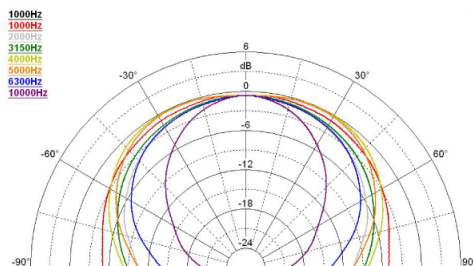

### NOTES:

Sold only in combination with a FaitalPRO 1.4" HF Driver

(1) 4 π sr acoustic loading

(2) Average value in frequency range: 1-16 KHz

**DIRECTIVITY INDEX**

**BEAMWIDTH**

**HORIZONTAL BEAMWIDTH**

**VERTICAL BEAMWIDTH**

**HORIZONTAL POLAR PATTERN**

**VERTICAL POLAR PATTERN**