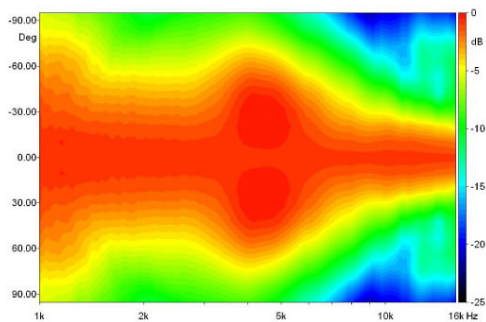

WG141

1.4" Plane Wave Guide

NOMINAL SPECIFICATIONS

Type	Plane Wave Guide
Throat Diameter	36.5 mm (1,4 in)
Frequency Range	0.8-20 kHz
Recommended Crossover Freq.	0.8 kHz
Horizontal Nominal Coverage (-6dB)	110°
Material	Al
Mouth Height	163 mm (6.4 in)
Mouth Width	130 mm (5.1 in)
Depth	200 mm (7.9 in)
Mouth Mounting Holes (4x)	7 mm (0.28 in)
Net Weight	1.4 kg (3.1 lb)
Shipping Box (Single Carton Box)	232 x 179 x 142 mm (9.1 x 7.0 x 5.6 in)
Shipping Weight	1.65 kg (3.6 in)
NET Air Volume filled by HF Horn	1.0 dm ³ (0.035 ft ³)

PART NUMBER

Part Number TR992558

NOTES:

Sold only in combination with a FaitalPRO 1.4" HF Driver

(1) 4 π sr acoustic loading

(2) Average value in frequency range: 1-16 KHz

DIRECTIVITY INDEX

BEAMWIDTH

HORIZONTAL BEAMWIDTH

VERTICAL BEAMWIDTH

HORIZONTAL POLAR PATTERN

VERTICAL POLAR PATTERN