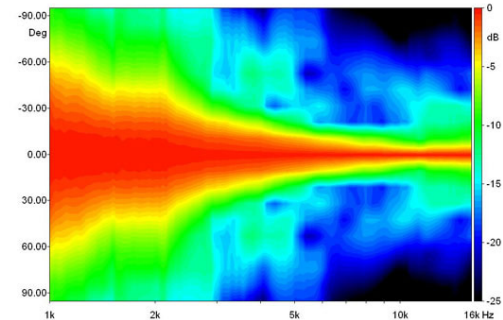

### NOTES:

Sold only in combination with a FaitalPRO 1.4" HF Driver

(1) 4 π sr acoustic loading

(2) Average value in frequency range: 1-16 KHz

**DIRECTIVITY INDEX**

**BEAMWIDTH**

**HORIZONTAL BEAMWIDTH**

**VERTICAL BEAMWIDTH**

**HORIZONTAL POLAR PATTERN**

**VERTICAL POLAR PATTERN**