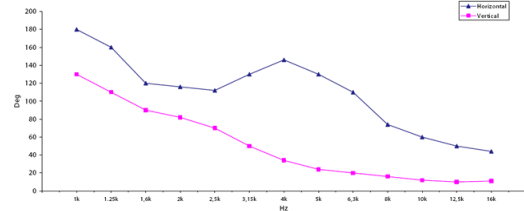

WG141

1.4" Plane Wave Guide

NOMINAL SPECIFICATIONS

Type	Plane Wave Guide
Throat Diameter	36.5 mm (1,4 in)
Frequency Range	0.8-20 kHz
Recommended Crossover Freq.	0.8 kHz
Horizontal Nominal Coverage (-6dB)	110°
Material	Al
Mouth Height	163 mm (6.4 in)
Mouth Width	130 mm (5.1 in)
Depth	200 mm (7.9 in)
Mouth Mounting Holes (4x)	7 mm (0.28 in)
Net Weight	1.4 Kg (3.1 lb)
Shipping Box (Single Carton Box)	232 x 179 x 142 mm (9.1 x 7.0 x 5.6 in)
Shipping Weight	1.65 Kg (3.6 in)
NET Air Volume filled by HF Horn	1.0 dm ³ (0.035 ft ³)

PART NUMBER

Part Number TR992558

NOTES:

Sold only in combination with a FaitalPRO 1.4" HF Driver

(1) 4 π sr acoustic loading

(2) Average value in frequency range: 1-16 KHz

DIRECTIVITY INDEX

BEAMWIDTH

HORIZONTAL BEAMWIDTH

VERTICAL BEAMWIDTH

HORIZONTAL POLAR PATTERN

VERTICAL POLAR PATTERN