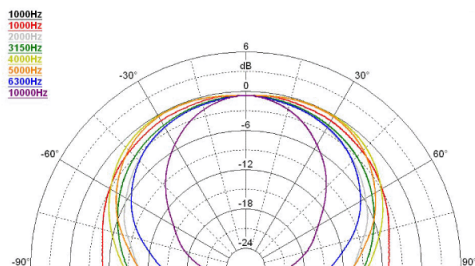

WG141

1.4" Plane Wave Guide

NOMINAL SPECIFICATIONS

Type	Plane Wave Guide
Throat Diameter	36.5 mm (1,4 in)
Frequency Range	0.8-20 kHz
Recommended Crossover Freq.	0.8 kHz
Horizontal Nominal Coverage (-6dB)	110°
Material	Al
Mouth Height	163 mm (6.4 in)
Mouth Width	130 mm (5.1 in)
Depth	200 mm (7.9 in)
Mouth Mounting Holes (4x)	7 mm (0.28 in)
Net Weight	1.4 kg (3.1 lb)
Shipping Box (Single Carton Box)	232 x 179 x 142 mm (9.1 x 7.0 x 5.6 in)
Shipping Weight	1.65 kg (3.6 in)
NET Air Volume filled by HF Horn	1.0 dm ³ (0.035 ft ³)

PART NUMBER

Part Number TR992558

NOTES:

Sold only in combination with a FaitalPRO 1.4" HF Driver

(1) 4 π sr acoustic loading

(2) Average value in frequency range: 1-16 KHz

DIRECTIVITY INDEX

BEAMWIDTH

HORIZONTAL BEAMWIDTH

VERTICAL BEAMWIDTH

HORIZONTAL POLAR PATTERN

VERTICAL POLAR PATTERN