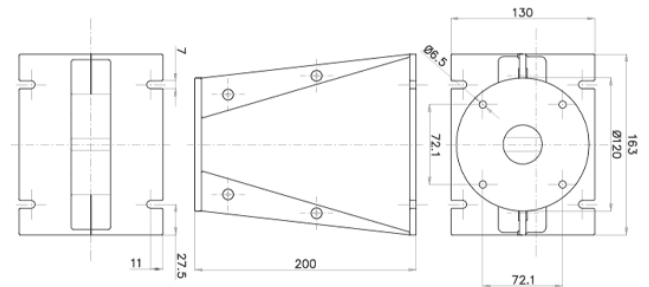

WG141

1.4" Plane Wave Guide

NOMINAL SPECIFICATIONS

Type	Plane Wave Guide
Throat Diameter	36.5 mm (1,4 in)
Frequency Range	0.8-20 kHz
Recommended Crossover Freq.	0.8 kHz
Horizontal Nominal Coverage (-6dB)	110°
Material	Al
Mouth Height	163 mm (6.4 in)
Mouth Width	130 mm (5.1 in)
Depth	200 mm (7.9 in)
Mouth Mounting Holes (4x)	7 mm (0.28 in)
Net Weight	1.4 kg (3.1 lb)
Shipping Box (Single Carton Box)	232 x 179 x 142 mm (9.1 x 7.0 x 5.6 in)
Shipping Weight	1.65 kg (3.6 in)
NET Air Volume filled by HF Horn	1.0 dm ³ (0.035 ft ³)

PART NUMBER

Part Number TR992558

NOTES:

Sold only in combination with a FaitalPRO 1.4" HF Driver

(1) 4 π sr acoustic loading

(2) Average value in frequency range: 1-16 KHz

DIRECTIVITY INDEX

BEAMWIDTH

HORIZONTAL BEAMWIDTH

VERTICAL BEAMWIDTH

HORIZONTAL POLAR PATTERN

VERTICAL POLAR PATTERN