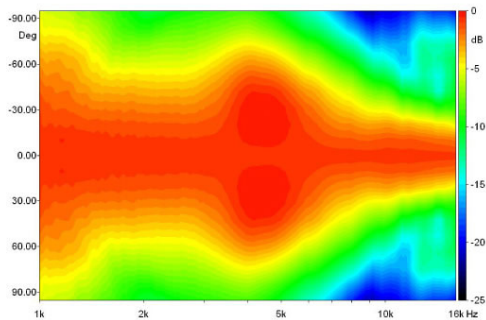

### NOTES:

Sold only in combination with a FaitalPRO 1.4" HF Driver

(1) 4 π sr acoustic loading

(2) Average value in frequency range: 1-16 KHz

**DIRECTIVITY INDEX**

**BEAMWIDTH**

**HORIZONTAL BEAMWIDTH**

**VERTICAL BEAMWIDTH**

**HORIZONTAL POLAR PATTERN**

**VERTICAL POLAR PATTERN**