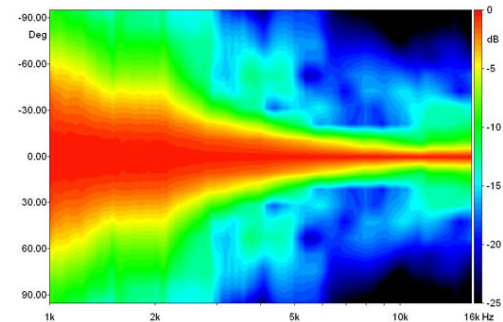

WG141

1.4" Plane Wave Guide

NOMINAL SPECIFICATIONS

Type	Plane Wave Guide
Throat Diameter	36.5 mm (1,4 in)
Frequency Range	0.8-20 kHz
Recommended Crossover Freq.	0.8 kHz
Horizontal Nominal Coverage (-6dB)	110°
Material	Al
Mouth Height	163 mm (6.4 in)
Mouth Width	130 mm (5.1 in)
Depth	200 mm (7.9 in)
Mouth Mounting Holes (4x)	7 mm (0.28 in)
Net Weight	1.4 kg (3.1 lb)
Shipping Box (Single Carton Box)	232 x 179 x 142 mm (9.1 x 7.0 x 5.6 in)
Shipping Weight	1.65 kg (3.6 in)
NET Air Volume filled by HF Horn	1.0 dm ³ (0.035 ft ³)

PART NUMBER

Part Number TR992558

NOTES:

Sold only in combination with a FaitalPRO 1.4" HF Driver

(1) 4 π sr acoustic loading

(2) Average value in frequency range: 1-16 KHz

DIRECTIVITY INDEX

BEAMWIDTH

HORIZONTAL BEAMWIDTH

VERTICAL BEAMWIDTH

HORIZONTAL POLAR PATTERN

VERTICAL POLAR PATTERN