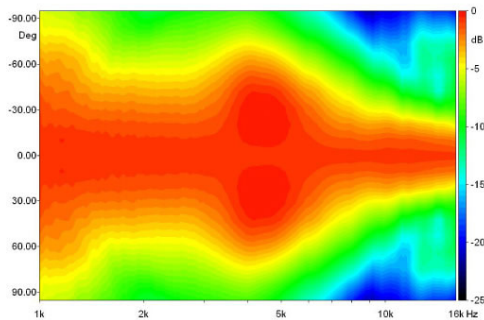

WG141

1.4" Plane Wave Guide

NOMINAL SPECIFICATIONS

Type	Plane Wave Guide
Throat Diameter	36.5 mm (1,4 in)
Frequency Range	0.8-20 kHz
Recommended Crossover Freq.	0.8 kHz
Horizontal Nominal Coverage (-6dB)	110°
Material	Al
Mouth Height	163 mm (6.4 in)
Mouth Width	130 mm (5.1 in)
Depth	200 mm (7.9 in)
Mouth Mounting Holes (4x)	7 mm (0.28 in)
Net Weight	1.4 Kg (3.1 lb)
Shipping Box (Single Carton Box)	232 x 179 x 142 mm (9.1 x 7.0 x 5.6 in)
Shipping Weight	1.65 Kg (3.6 in)
NET Air Volume filled by HF Horn	1.0 dm ³ (0.035 ft ³)

PART NUMBER

Part Number TR992558

NOTES:

Sold only in combination with a FaitalPRO 1.4" HF Driver

(1) 4 π sr acoustic loading

(2) Average value in frequency range: 1-16 KHz

DIRECTIVITY INDEX

BEAMWIDTH

HORIZONTAL BEAMWIDTH

VERTICAL BEAMWIDTH

HORIZONTAL POLAR PATTERN

VERTICAL POLAR PATTERN