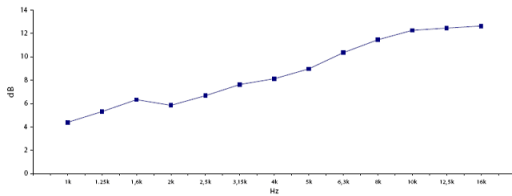

WG141

1.4" Plane Wave Guide

NOMINAL SPECIFICATIONS

Type	Plane Wave Guide
Throat Diameter	36.5 mm (1,4 in)
Frequency Range	0.8-20 kHz
Recommended Crossover Freq.	0.8 kHz
Horizontal Nominal Coverage (-6dB)	110°
Material	Al
Mouth Height	163 mm (6.4 in)
Mouth Width	130 mm (5.1 in)
Depth	200 mm (7.9 in)
Mouth Mounting Holes (4x)	7 mm (0.28 in)
Net Weight	1.4 Kg (3.1 lb)
Shipping Box (Single Carton Box)	232 x 179 x 142 mm (9.1 x 7.0 x 5.6 in)
Shipping Weight	1.65 Kg (3.6 in)
NET Air Volume filled by HF Horn	1.0 dm ³ (0.035 ft ³)

PART NUMBER

Part Number TR992558

NOTES:

Sold only in combination with a FaitalPRO 1.4" HF Driver

(1) 4 π sr acoustic loading

(2) Average value in frequency range: 1-16 KHz

DIRECTIVITY INDEX

BEAMWIDTH

HORIZONTAL BEAMWIDTH

VERTICAL BEAMWIDTH

HORIZONTAL POLAR PATTERN

VERTICAL POLAR PATTERN