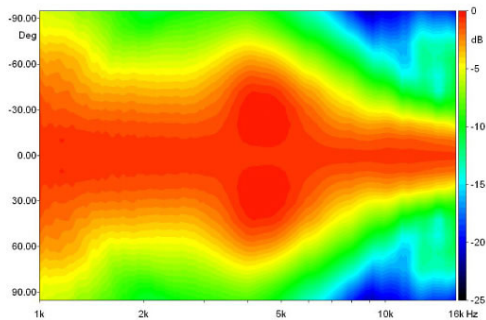

WG141

1.4" Plane Wave Guide

NOMINAL SPECIFICATIONS

Type	Plane Wave Guide
Throat Diameter	36.5 mm (1,4 in)
Frequency Range	0.8-20 kHz
Recommended Crossover Freq.	0.8 kHz
Horizontal Nominal Coverage (-6dB)	110°
Material	Al
Mouth Height	163 mm (6.4 in)
Mouth Width	130 mm (5.1 in)
Depth	200 mm (7.9 in)
Mouth Mounting Holes (4x)	7 mm (0.28 in)
Net Weight	1.4 kg (3.1 lb)
Shipping Box (Single Carton Box)	232 x 179 x 142 mm (9.1 x 7.0 x 5.6 in)
Shipping Weight	1.65 kg (3.6 in)
NET Air Volume filled by HF Horn	1.0 dm ³ (0.035 ft ³)

PART NUMBER

Part Number TR992558

NOTES:

Sold only in combination with a FaitalPRO 1.4" HF Driver

(1) 4 π sr acoustic loading

(2) Average value in frequency range: 1-16 KHz

DIRECTIVITY INDEX

BEAMWIDTH

HORIZONTAL BEAMWIDTH

VERTICAL BEAMWIDTH

HORIZONTAL POLAR PATTERN

VERTICAL POLAR PATTERN