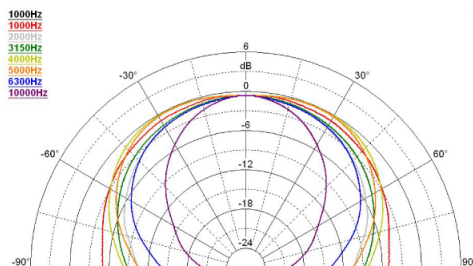

WG141

1.4" Plane Wave Guide

NOMINAL SPECIFICATIONS

Type	Plane Wave Guide
Throat Diameter	36.5 mm (1,4 in)
Frequency Range	0.8-20 kHz
Recommended Crossover Freq.	0.8 kHz
Horizontal Nominal Coverage (-6dB)	110°
Material	Al
Mouth Height	163 mm (6.4 in)
Mouth Width	130 mm (5.1 in)
Depth	200 mm (7.9 in)
Mouth Mounting Holes (4x)	7 mm (0.28 in)
Net Weight	1.4 Kg (3.1 lb)
Shipping Box (Single Carton Box)	232 x 179 x 142 mm (9.1 x 7.0 x 5.6 in)
Shipping Weight	1.65 Kg (3.6 in)
NET Air Volume filled by HF Horn	1.0 dm ³ (0.035 ft ³)

PART NUMBER

Part Number TR992558

NOTES:

Sold only in combination with a FaitalPRO 1.4" HF Driver

(1) 4 π sr acoustic loading

(2) Average value in frequency range: 1-16 KHz

DIRECTIVITY INDEX

BEAMWIDTH

HORIZONTAL BEAMWIDTH

VERTICAL BEAMWIDTH

HORIZONTAL POLAR PATTERN

VERTICAL POLAR PATTERN