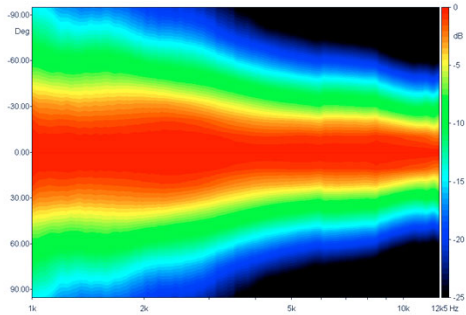

### NOTES:

Sold only in combination with a FaitalPRO 1.4" HF Driver

- (1) 4 π sr acoustic loading
- (2) Average value in frequency range: 1÷12.5 KHz
- (3) Average values on horizontal and vertical planes

DIRECTIVITY INDEX

BEAMWIDTH

HORIZONTAL BEAMWIDTH

VERTICAL BEAMWIDTH

HORIZONTAL POLAR PATTERN

VERTICAL POLAR PATTERN