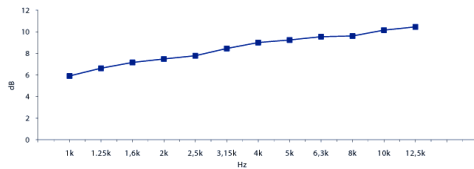

PART NUMBER

Part Number TR992586

NOTES:

Sold only in combination with a FaitalPRO 1.4" HF Driver

- (1) 4 π sr acoustic loading
- (2) Average value in frequency range: 1÷12.5 KHz
- (3) Average values on horizontal and vertical planes

DIRECTIVITY INDEX

BEAMWIDTH

HORIZONTAL BEAMWIDTH

VERTICAL BEAMWIDTH

HORIZONTAL POLAR PATTERN

VERTICAL POLAR PATTERN