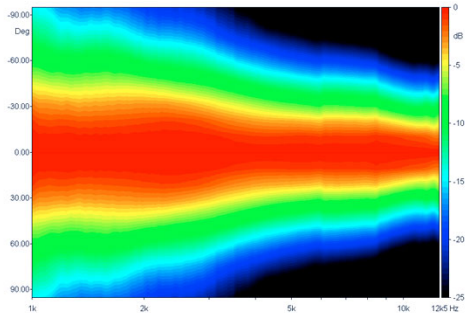

LTH142

1.4" Elliptical Tractrix

NOMINAL SPECIFICATIONS

Type	Elliptical Tractrix
Throat Diameter	35.6 mm (1.4 in)
Frequency Range	0.5÷18 kHz
Recommended Crossover Freq.	0.8 kHz
Horizontal Nominal Coverage (-6dB)	60°
Vertical Nominal Coverage (-6dB)	50°
Directivity Index	9.5 dB
Material	PC/ABS
Mouth Height	240 mm (9.5 in)
Mouth Width	350 mm (13.8 in)
Depth	233 mm (9.2 in)
Mouth Mounting Holes (4x)	6.5 mm (0.26 in)
Net Weight	890 g (1.96 lb)
Shipping Box (Single Carton Box)	380 x 255 x 245 mm (15.0 x 10.0 x 9.6 in)
Shipping Weight	1.44 kg (3.17 lb)
NET Air Volume filled by HF Horn	2.5 dm ³ (0.088 ft ³)

PART NUMBER

Part Number TR992586

NOTES:

Sold only in combination with a FaitalPRO 1.4" HF Driver

- (1) 4 π sr acoustic loading
- (2) Average value in frequency range: 1÷12.5 KHz
- (3) Average values on horizontal and vertical planes

DIRECTIVITY INDEX

BEAMWIDTH

HORIZONTAL BEAMWIDTH

VERTICAL BEAMWIDTH

HORIZONTAL POLAR PATTERN

VERTICAL POLAR PATTERN