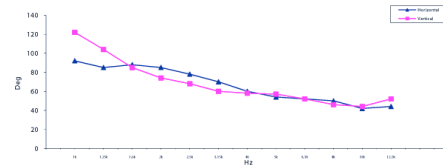

LTH142

1.4" Elliptical Tractrix

NOMINAL SPECIFICATIONS

Type	Elliptical Tractrix
Throat Diameter	35.6 mm (1.4 in)
Frequency Range	0.5÷18 kHz
Recommended Crossover Freq.	0.8 kHz
Horizontal Nominal Coverage (-6dB)	60°
Vertical Nominal Coverage (-6dB)	50°
Directivity Index	9.5 dB
Material	PC/ABS
Mouth Height	240 mm (9.5 in)
Mouth Width	350 mm (13.8 in)
Depth	233 mm (9.2 in)
Mouth Mounting Holes (4x)	6.5 mm (0.26 in)
Net Weight	890 g (1.96 lb)
Shipping Box (Single Carton Box)	380 x 255 x 245 mm (15.0 x 10.0 x 9.6 in)
Shipping Weight	1.44 kg (3.17 lb)
NET Air Volume filled by HF Horn	2.5 dm ³ (0.088 ft ³)

PART NUMBER

Part Number TR992586

NOTES:

Sold only in combination with a FaitalPRO 1.4" HF Driver

- (1) 4 π sr acoustic loading
- (2) Average value in frequency range: 1÷12.5 KHz
- (3) Average values on horizontal and vertical planes

DIRECTIVITY INDEX

BEAMWIDTH

HORIZONTAL BEAMWIDTH

VERTICAL BEAMWIDTH

HORIZONTAL POLAR PATTERN

VERTICAL POLAR PATTERN