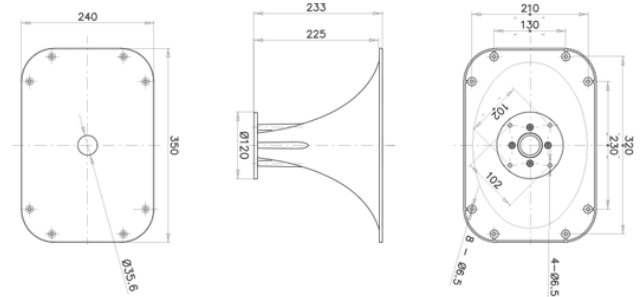

### NOMINAL SPECIFICATIONS

Type	Elliptical Tractrix
<b>Throat Diameter</b>	<b>35.6 mm (1.4 in)</b>
Frequency Range	0.5÷18 kHz
Recommended Crossover Freq.	0.8 kHz
Horizontal Nominal Coverage (-6dB)	60°
Vertical Nominal Coverage (-6dB)	50°
Directivity Index	9.5 dB
<b>Material</b>	<b>PC/ABS</b>
Mouth Height	240 mm (9.5 in)
Mouth Width	350 mm (13.8 in)
Depth	233 mm (9.2 in)
Mouth Mounting Holes (4x)	6.5 mm (0.26 in)
<b>Net Weight</b>	<b>890 g (1.96 lb)</b>
Shipping Box (Single Carton Box)	380 x 255 x 245 mm (15.0 x 10.0 x 9.6 in)
Shipping Weight	1.44 kg (3.17 lb)
NET Air Volume filled by HF Horn	2.5 dm <sup>3</sup> (0.088 ft <sup>3</sup> )

**DIRECTIVITY INDEX**

**BEAMWIDTH**

**HORIZONTAL BEAMWIDTH**

**VERTICAL BEAMWIDTH**

**HORIZONTAL POLAR PATTERN**

**VERTICAL POLAR PATTERN**