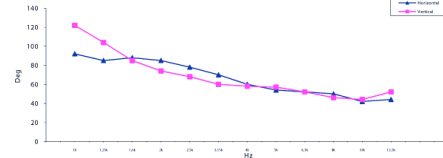

### NOTES:

Sold only in combination with a FaitalPRO 1.4" HF Driver

- (1) 4 π sr acoustic loading
- (2) Average value in frequency range: 1÷12.5 KHz
- (3) Average values on horizontal and vertical planes

**DIRECTIVITY INDEX**

**BEAMWIDTH**

**HORIZONTAL BEAMWIDTH**

**VERTICAL BEAMWIDTH**

**HORIZONTAL POLAR PATTERN**

**VERTICAL POLAR PATTERN**