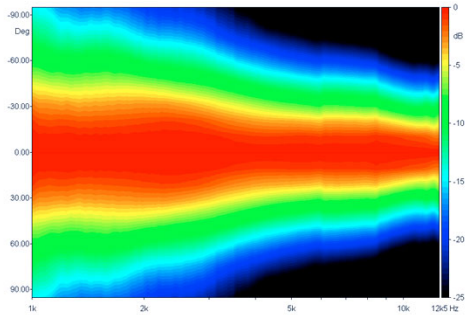

### NOTES:

Sold only in combination with a FaitalPRO 1.4" HF Driver

- (1) 4 π sr acoustic loading
- (2) Average value in frequency range: 1÷12.5 KHz
- (3) Average values on horizontal and vertical planes

**DIRECTIVITY INDEX**

**BEAMWIDTH**

**HORIZONTAL BEAMWIDTH**

**VERTICAL BEAMWIDTH**

**HORIZONTAL POLAR PATTERN**

**VERTICAL POLAR PATTERN**