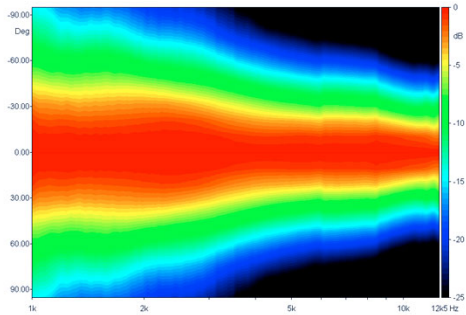

LTH142

1.4" Elliptical Tractrix

NOMINAL SPECIFICATIONS

Type	Elliptical Tractrix
Throat Diameter	35.6 mm (1.4 in)
Frequency Range	0.5÷18 kHz
Recommended Crossover Freq.	0.8 kHz
Horizontal Nominal Coverage (-6dB)	60°
Vertical Nominal Coverage (-6dB)	50°
Directivity Index	9.5 dB
Material	PC/ABS
Mouth Height	240 mm (9.5 in)
Mouth Width	350 mm (13.8 in)
Depth	233 mm (9.2 in)
Mouth Mounting Holes (4x)	6.5 mm (0.26 in)
Net Weight	890 g (1.96 lb)
Shipping Box (Single Carton Box)	380 x 255 x 245 mm (15.0 x 10.0 x 9.6 in)
Shipping Weight	1.44 kg (3.17 lb)
NET Air Volume filled by HF Horn	2.5 dm ³ (0.088 ft ³)

PART NUMBER

Part Number TR992586

NOTES:

Sold only in combination with a FaitalPRO 1.4" HF Driver

- (1) 4 π sr acoustic loading
- (2) Average value in frequency range: 1÷12.5 KHz
- (3) Average values on horizontal and vertical planes

DIRECTIVITY INDEX

BEAMWIDTH

HORIZONTAL BEAMWIDTH

VERTICAL BEAMWIDTH

HORIZONTAL POLAR PATTERN

VERTICAL POLAR PATTERN