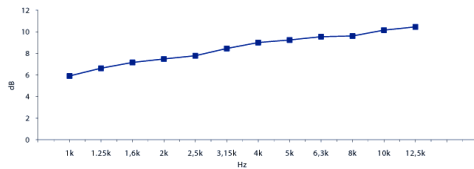

DIRECTIVITY INDEX

HORIZONTAL BEAMWIDTH