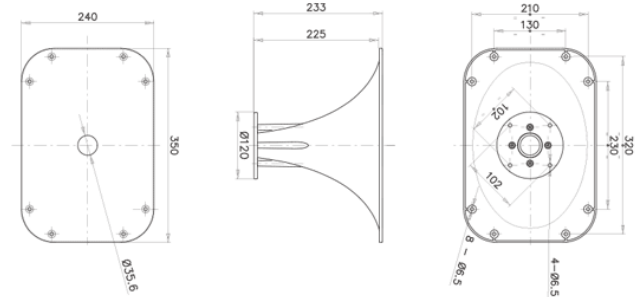

NOTES:

Sold only in combination with a FaitalPRO 1.4" HF Driver

- (1) 4 π sr acoustic loading
- (2) Average value in frequency range: 1÷12.5 KHz
- (3) Average values on horizontal and vertical planes