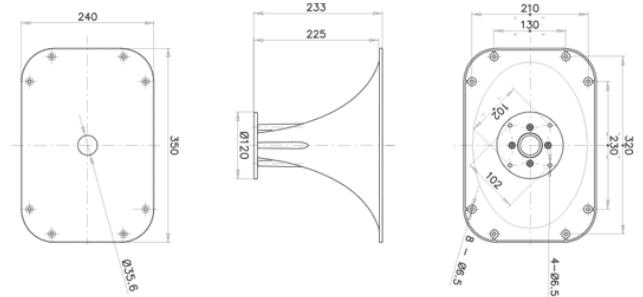

LTH142

1.4" Elliptical Tractrix

NOMINAL SPECIFICATIONS

Type	Elliptical Tractrix
Throat Diameter	35.6 mm (1.4 in)
Frequency Range	0.5÷18 kHz
Recommended Crossover Freq.	0.8 kHz
Horizontal Nominal Coverage (-6dB)	60°
Vertical Nominal Coverage (-6dB)	50°
Directivity Index	9.5 dB
Material	PC/ABS
Mouth Height	240 mm (9.5 in)
Mouth Width	350 mm (13.8 in)
Depth	233 mm (9.2 in)
Mouth Mounting Holes (4x)	6.5 mm (0.26 in)
Net Weight	890 g (1.96 lb)
Shipping Box (Single Carton Box)	380 x 255 x 245 mm (15.0 x 10.0 x 9.6 in)
Shipping Weight	1.44 kg (3.17 lb)
NET Air Volume filled by HF Horn	2.5 dm ³ (0.088 ft ³)

PART NUMBER

Part Number TR992586

NOTES:

Sold only in combination with a FaitalPRO 1.4" HF Driver

- (1) 4 π sr acoustic loading
- (2) Average value in frequency range: 1÷12.5 KHz
- (3) Average values on horizontal and vertical planes

DIRECTIVITY INDEX

BEAMWIDTH

HORIZONTAL BEAMWIDTH

VERTICAL BEAMWIDTH

HORIZONTAL POLAR PATTERN

VERTICAL POLAR PATTERN