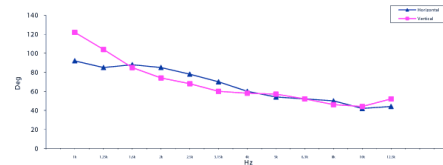

### NOTES:

Sold only in combination with a FaitalPRO 1.4" HF Driver

- (1) 4 π sr acoustic loading
- (2) Average value in frequency range: 1÷12.5 KHz
- (3) Average values on horizontal and vertical planes

DIRECTIVITY INDEX

BEAMWIDTH

HORIZONTAL BEAMWIDTH

VERTICAL BEAMWIDTH

HORIZONTAL POLAR PATTERN

VERTICAL POLAR PATTERN