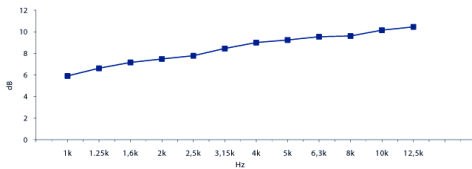

DIRECTIVITY INDEX

HORIZONTAL BEAMWIDTH