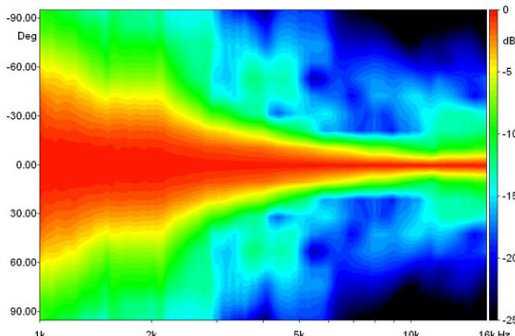

### NOTES:

Sold only in combination with a FaitalPRO 1" HF Driver

(1) 4 π sr acoustic loading

(2) Average value in frequency range: 2-16 KHz

DIRECTIVITY INDEX

BEAMWIDTH

HORIZONTAL BEAMWIDTH

VERTICAL BEAMWIDTH

HORIZONTAL POLAR PATTERN

VERTICAL POLAR PATTERN