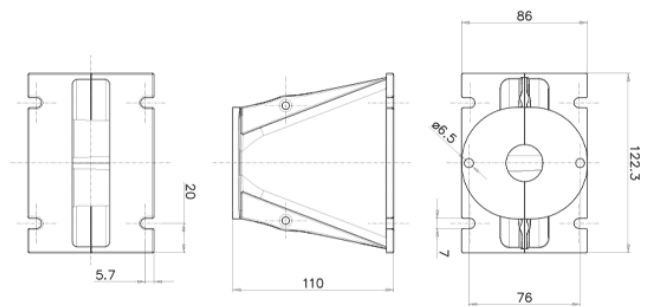

NOTES:

Sold only in combination with a FaitalPRO 1" HF Driver

(1) 4 π sr acoustic loading

(2) Average value in frequency range: 2-16 KHz