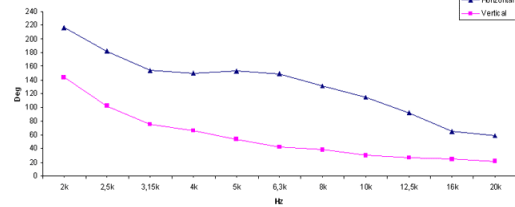

### NOTES:

Sold only in combination with a FaitalPRO 1" HF Driver

(1) 4 π sr acoustic loading

(2) Average value in frequency range: 2-16 KHz

DIRECTIVITY INDEX

BEAMWIDTH

HORIZONTAL BEAMWIDTH

VERTICAL BEAMWIDTH

HORIZONTAL POLAR PATTERN

VERTICAL POLAR PATTERN