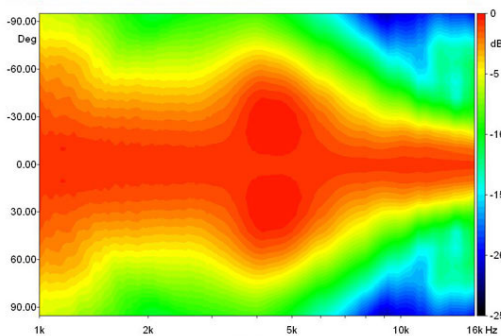

HORIZONTAL POLAR PATTERN