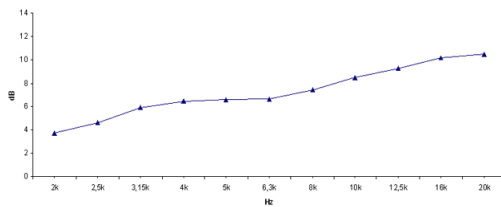

### NOTES:

Sold only in combination with a FaitalPRO 1" HF Driver

(1) 4 π sr acoustic loading

(2) Average value in frequency range: 2-16 KHz

DIRECTIVITY INDEX

BEAMWIDTH

HORIZONTAL BEAMWIDTH

VERTICAL BEAMWIDTH

HORIZONTAL POLAR PATTERN

VERTICAL POLAR PATTERN