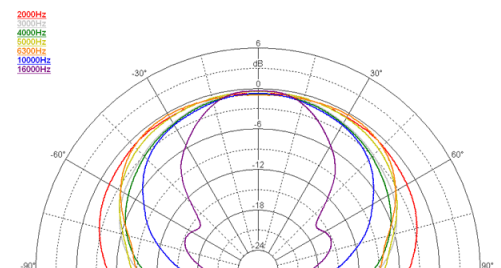

WG101

1" Plane Wave Guide

NOMINAL SPECIFICATIONS

Type	Plane Wave Guide
Throat Diameter	25.4 mm (1 in)
Frequency Range	1-20 kHz
Recommended Crossover Freq.	1.6 kHz
Horizontal Nominal Coverage (-6dB)	140°
Material	Al
Mouth Height	122.3 mm (4.81 in)
Mouth Width	86 mm (3.39 in)
Depth	110 mm (4.33 in)
Mouth Mounting Holes (4x)	6.5 mm (0.26 in)
Net Weight	480 g (1.06 lb)
Shipping Box (Single Carton Box)	150 x 123 x 102 mm (5.9 x 4.8 x 4.0 in)
Shipping Weight	500 g (1.10 in)
NET Air Volume filled by HF Horn	0.35 dm³ (0.012 ft³)

PART NUMBER

Part Number TR992541

NOTES:

Sold only in combination with a FaitalPRO 1" HF Driver

(1) 4 π sr acoustic loading

(2) Average value in frequency range: 2-16 KHz