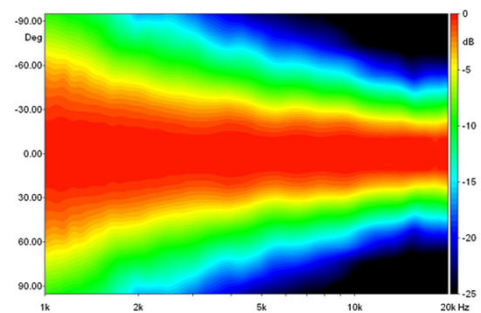

### NOTES:

Sold only in combination with a FaitalPRO 1" HF Driver

- (1) 4 π sr acoustic loading
- (2) Average value in frequency range: 1.6÷16 KHz
- (3) Average values on horizontal and vertical planes

DIRECTIVITY INDEX

BEAMWIDTH

HORIZONTAL BEAMWIDTH

VERTICAL BEAMWIDTH

HORIZONTAL POLAR PATTERN

VERTICAL POLAR PATTERN