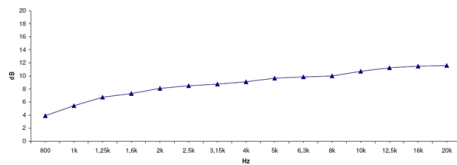

DIRECTIVITY INDEX

HORIZONTAL BEAMWIDTH