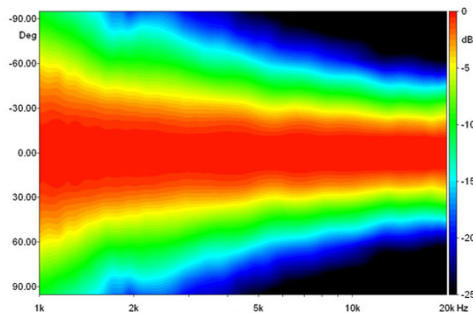

### NOTES:

Sold only in combination with a FaitalPRO 1" HF Driver

- (1) 4 π sr acoustic loading
- (2) Average value in frequency range: 1.6÷16 KHz
- (3) Average values on horizontal and vertical planes

DIRECTIVITY INDEX

BEAMWIDTH

HORIZONTAL BEAMWIDTH

VERTICAL BEAMWIDTH

HORIZONTAL POLAR PATTERN

VERTICAL POLAR PATTERN