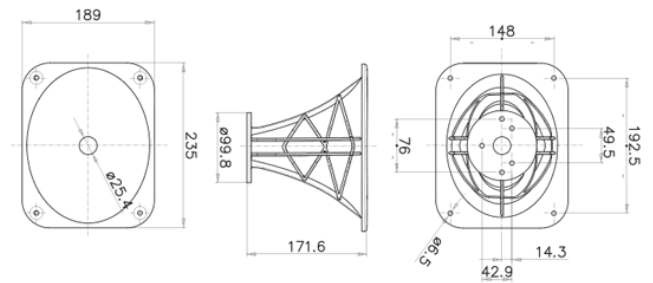

NOTES:

Sold only in combination with a FaitalPRO 1" HF Driver

- (1) 4 π sr acoustic loading
- (2) Average value in frequency range: 1.6÷16 KHz
- (3) Average values on horizontal and vertical planes