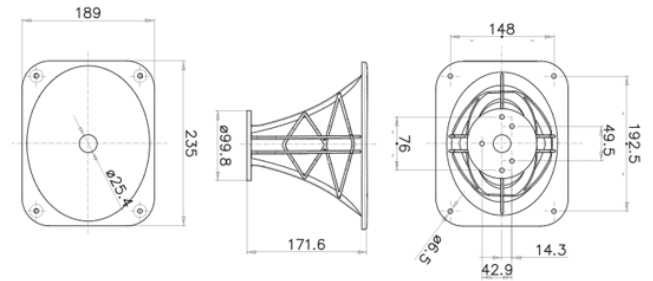

NOTES:

Sold only in combination with a FaitalPRO 1" HF Driver

- (1) 4 π sr acoustic loading
- (2) Average value in frequency range: 1.6÷16 KHz
- (3) Average values on horizontal and vertical planes