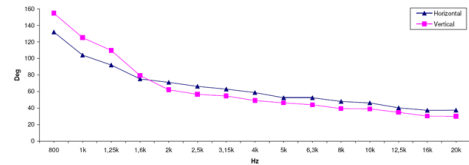

### NOTES:

Sold only in combination with a FaitalPRO 1" HF Driver

- (1) 4 π sr acoustic loading
- (2) Average value in frequency range: 1.6÷16 KHz
- (3) Average values on horizontal and vertical planes

DIRECTIVITY INDEX

BEAMWIDTH

HORIZONTAL BEAMWIDTH

VERTICAL BEAMWIDTH

HORIZONTAL POLAR PATTERN

VERTICAL POLAR PATTERN