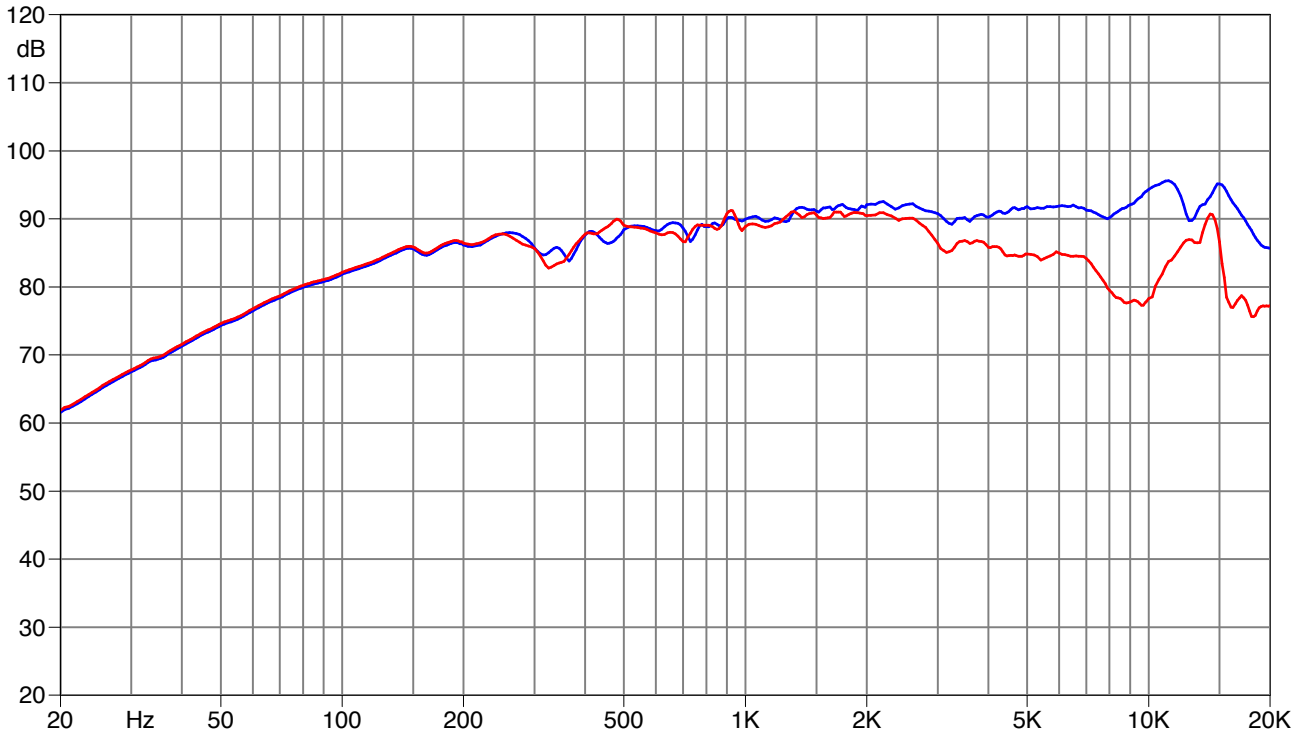

# 3FE20

3" - 20W - 91 dB - 8Ω

— Frequency response 0 degree  
— Frequency response 45 degree

— Impedance